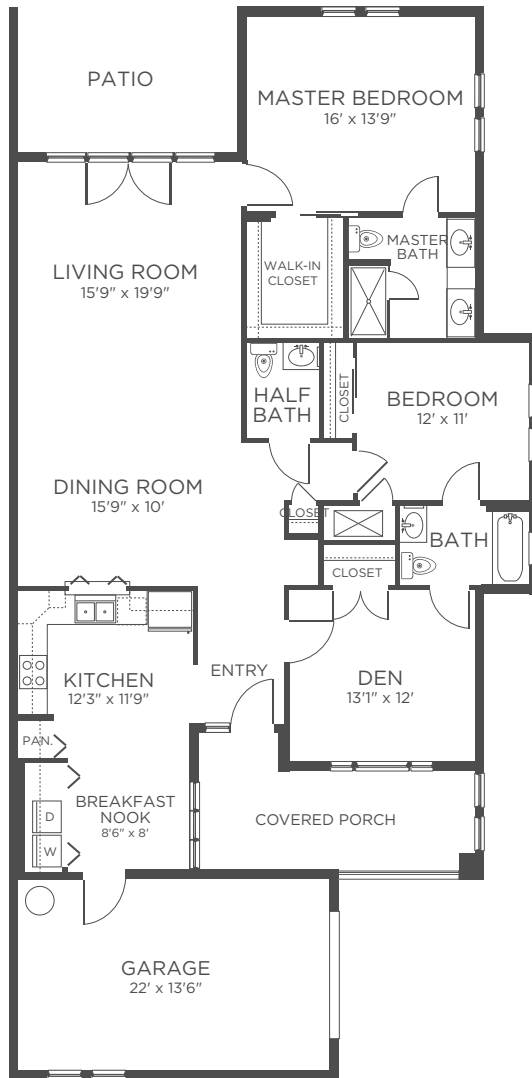

Actual room dimensions may vary slightly

3400 Masterpiece Way, Palm Beach Gardens, FL 33410 | 561.459.5181 | mylaposada.com | License #130471034