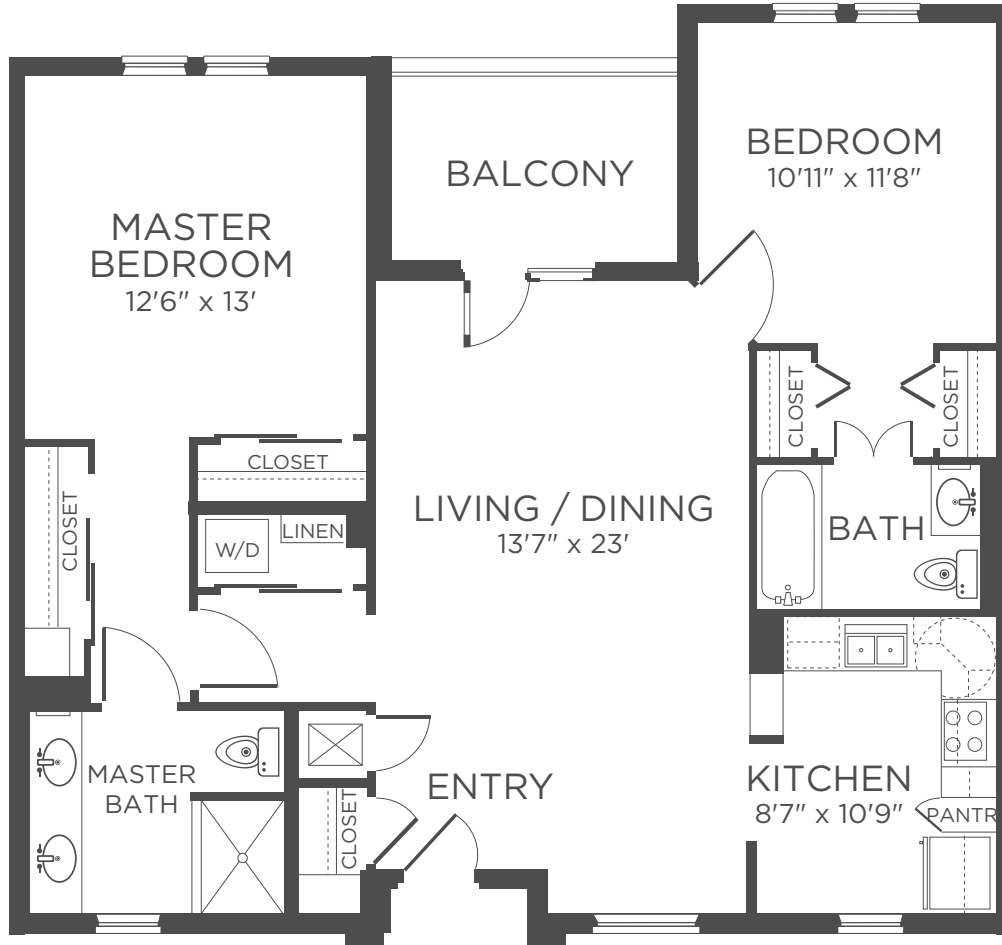

Actual room dimensions may vary slightly