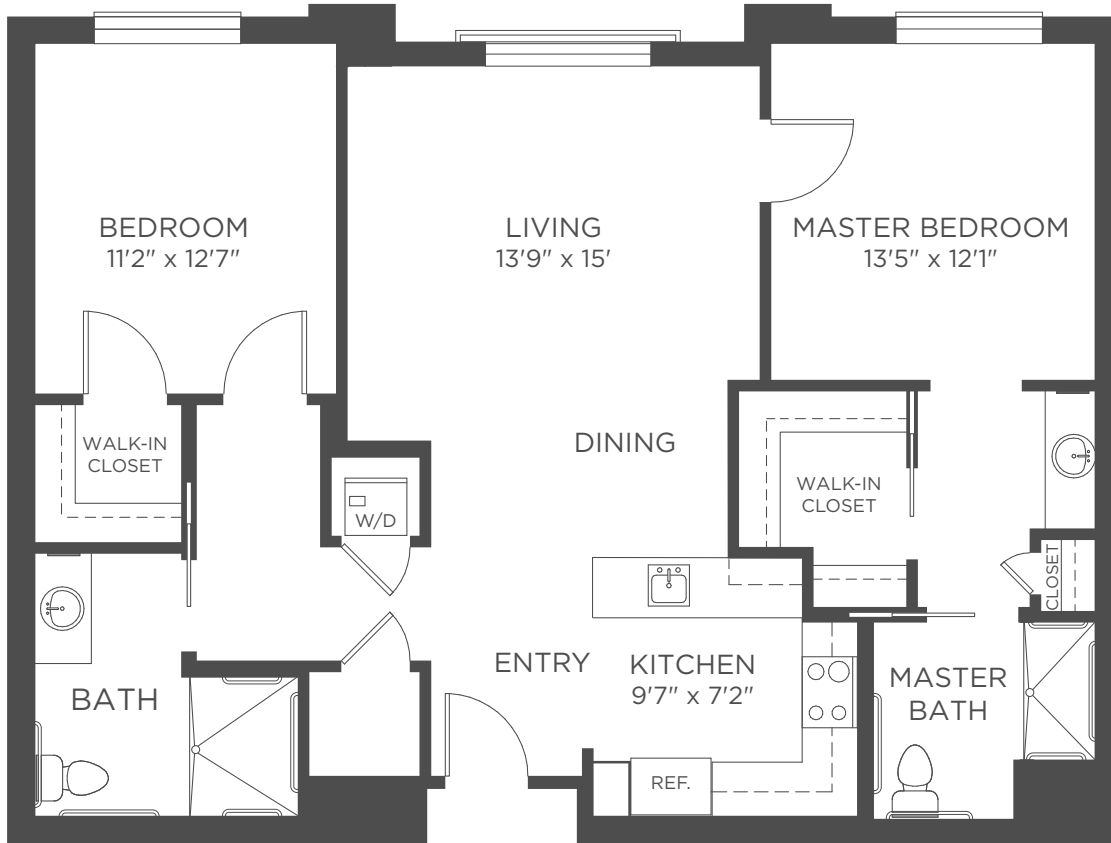

Actual room dimensions may vary slightly

11980 San Cristobal Gardens Ave., Palm Beach Gardens, FL 33410 | 561.459.5181 | mylaposada.com | Lic.#130471034

Mallorca
at La Posada

A KISCO COMMUNITY