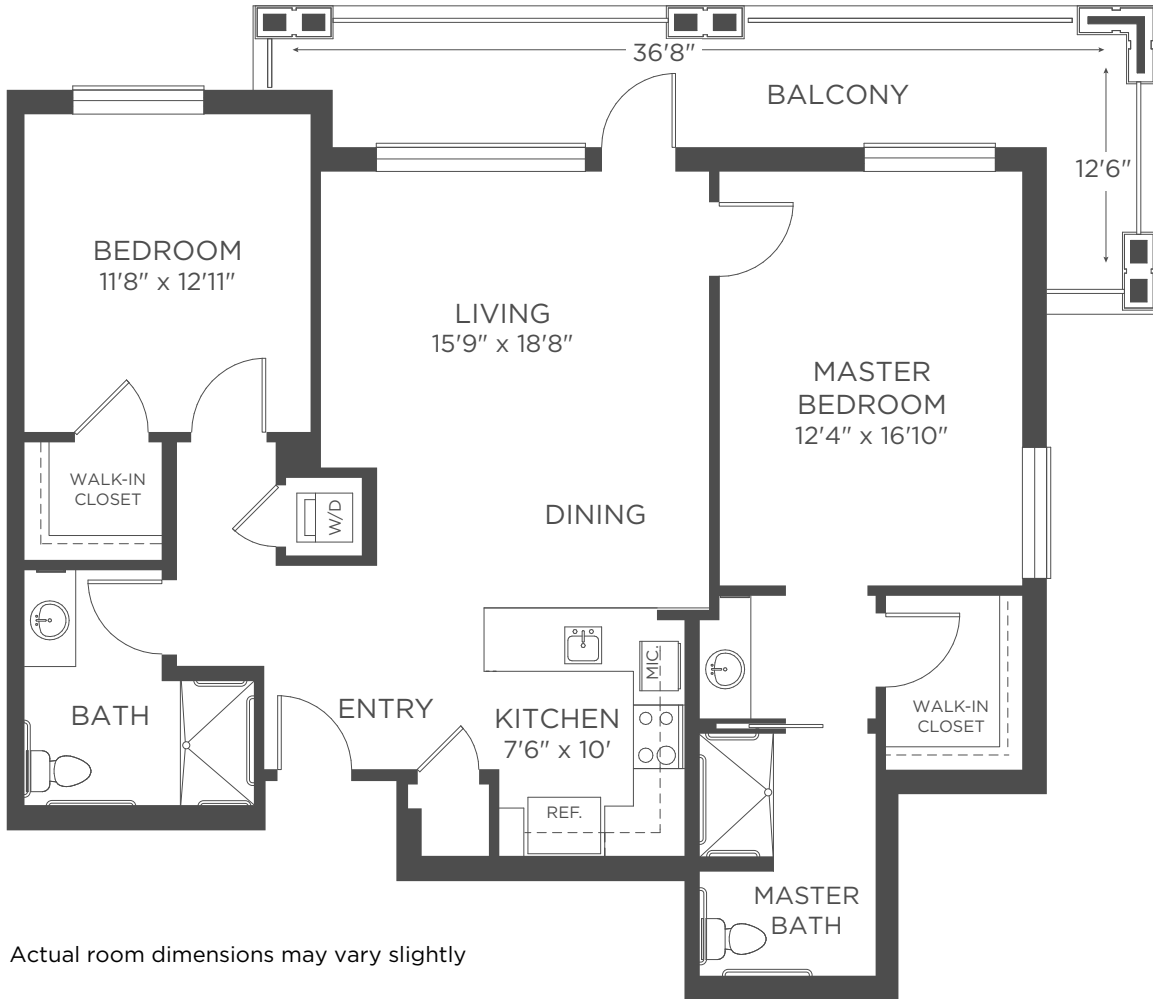

11980 San Cristobal Gardens Ave., Palm Beach Gardens, FL 33410 | 561.459.5181 | mylaposada.com | Lic.#130471034

Mallorca
at La Posada

A KISCO COMMUNITY