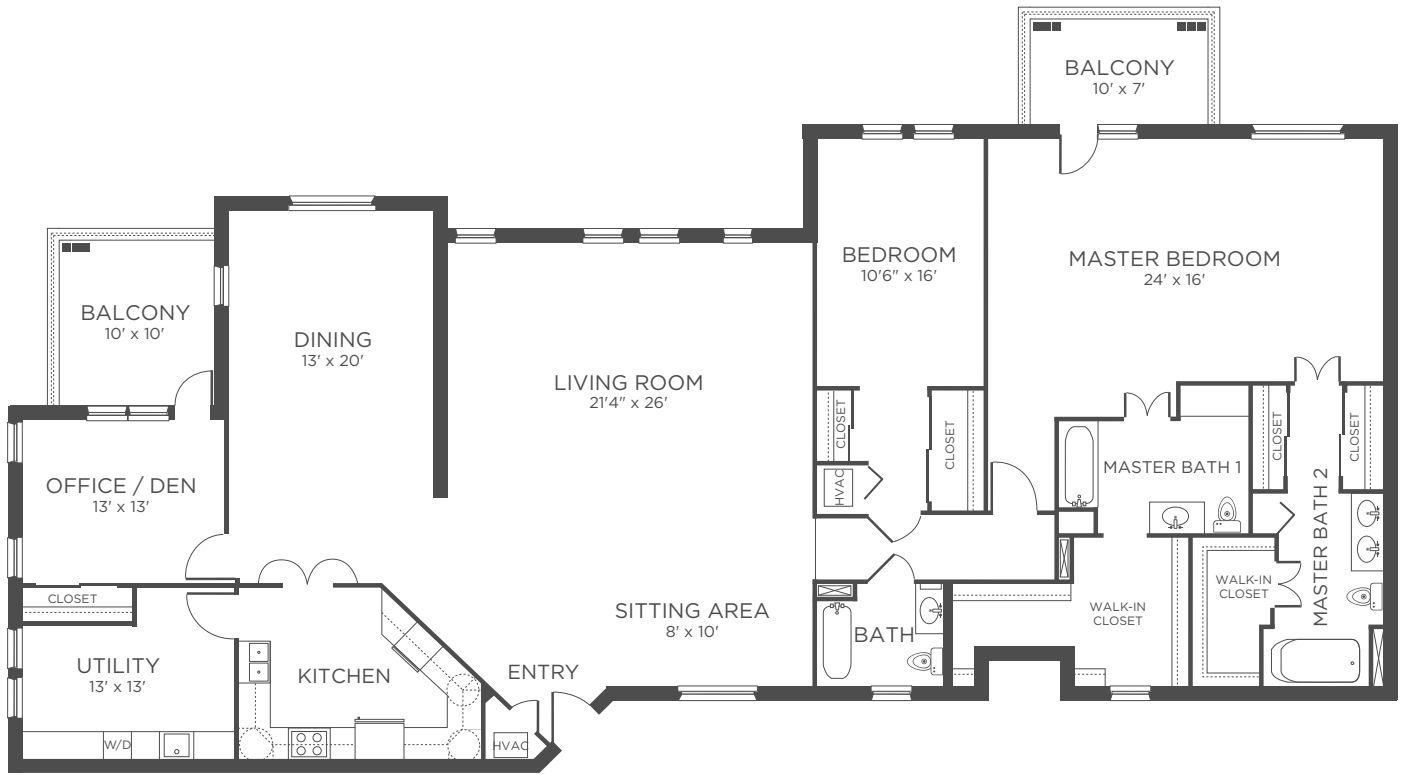

Actual room dimensions may vary slightly