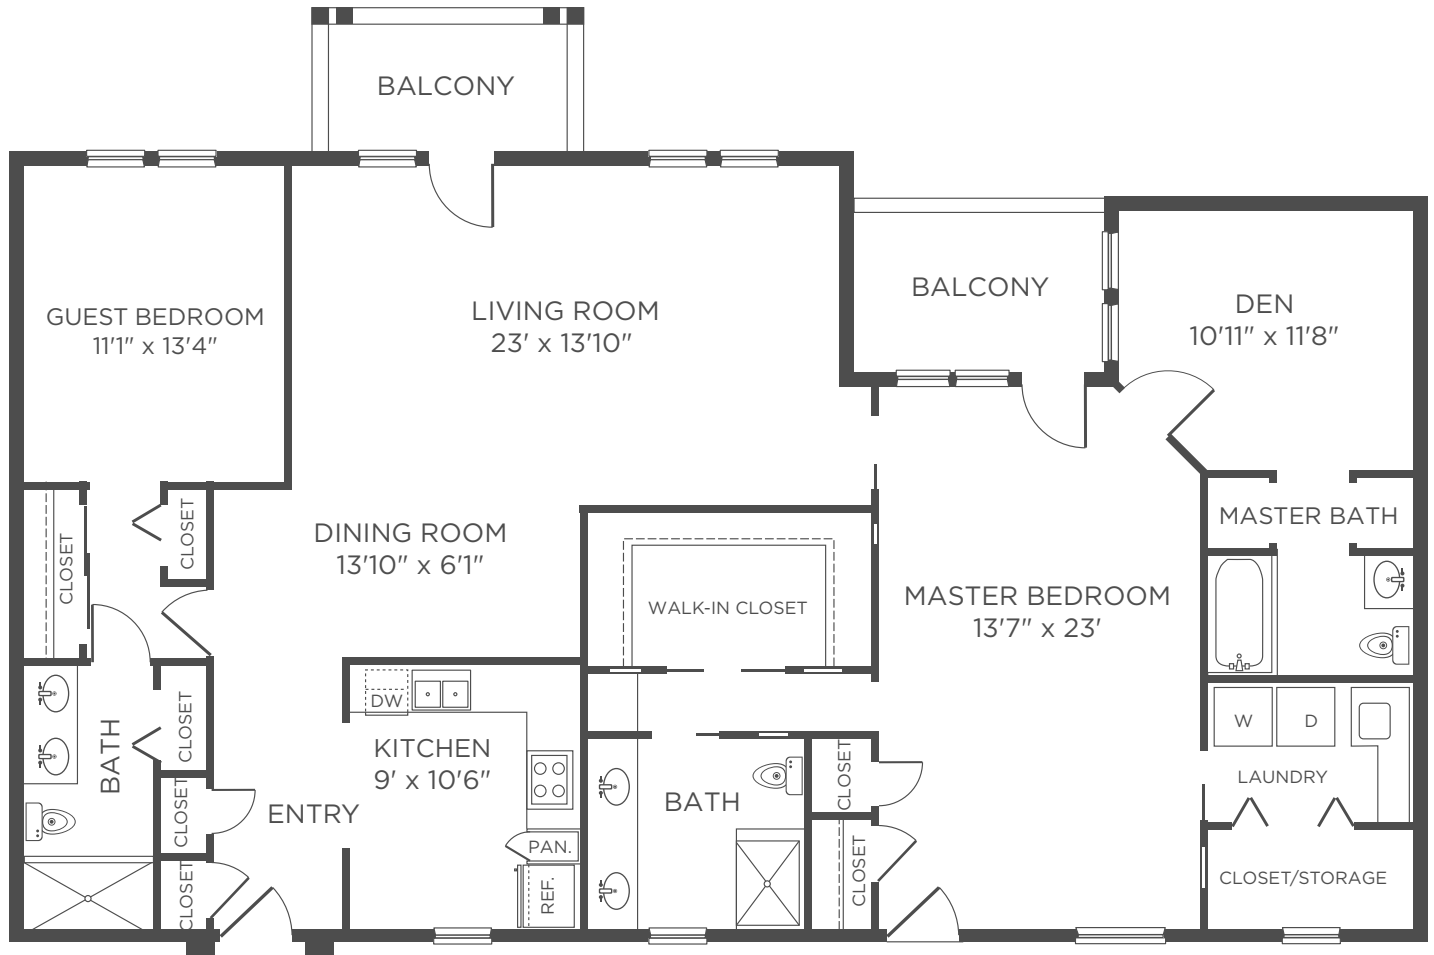

Actual room dimensions may vary slightly