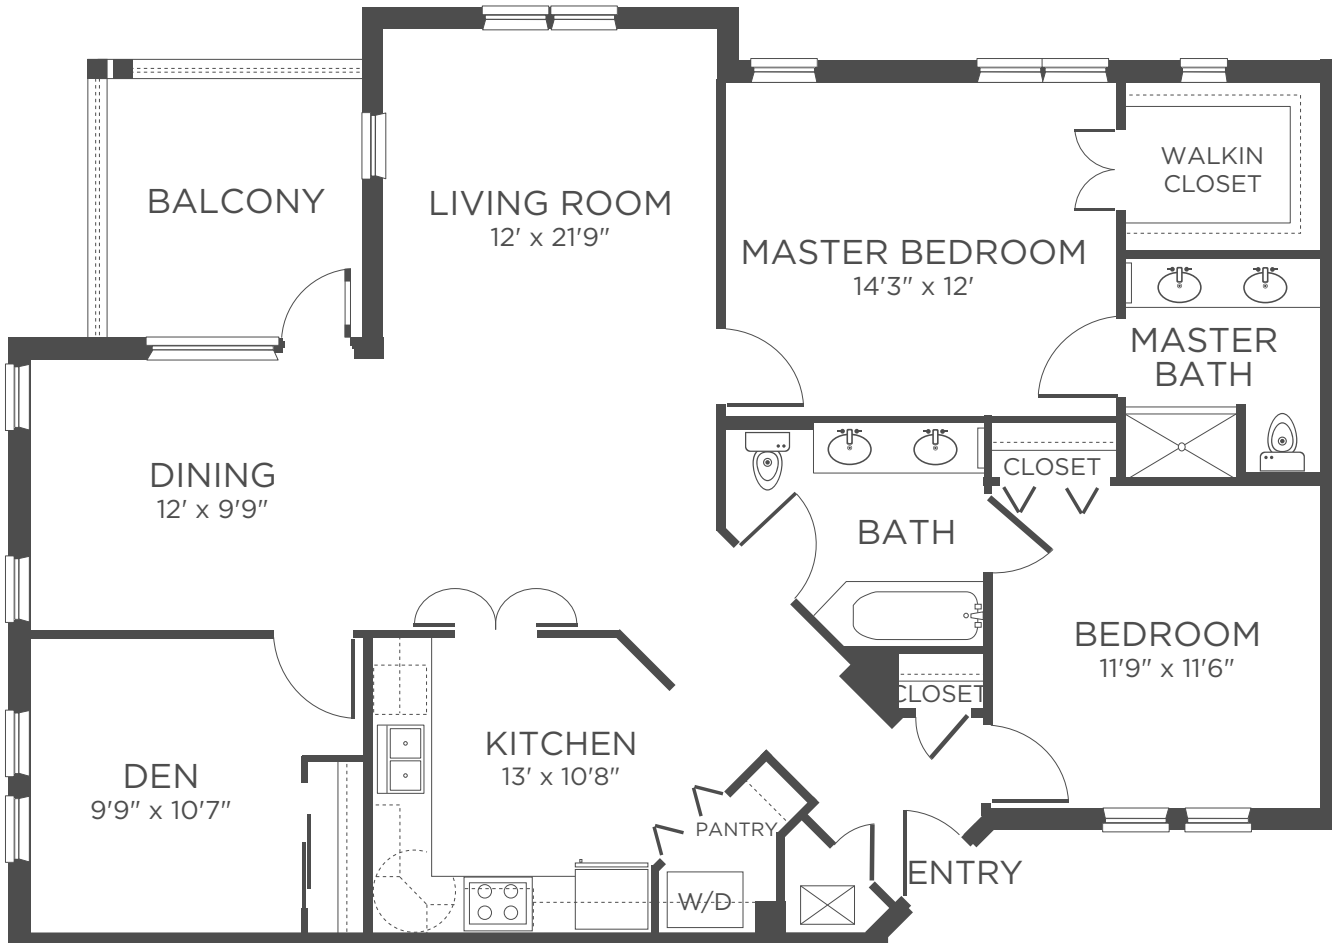

Actual room dimensions may vary slightly

3400 Masterpiece Way, Palm Beach Gardens, FL 33410 | 561.459.5181 | mylaposada.com | License #130471034