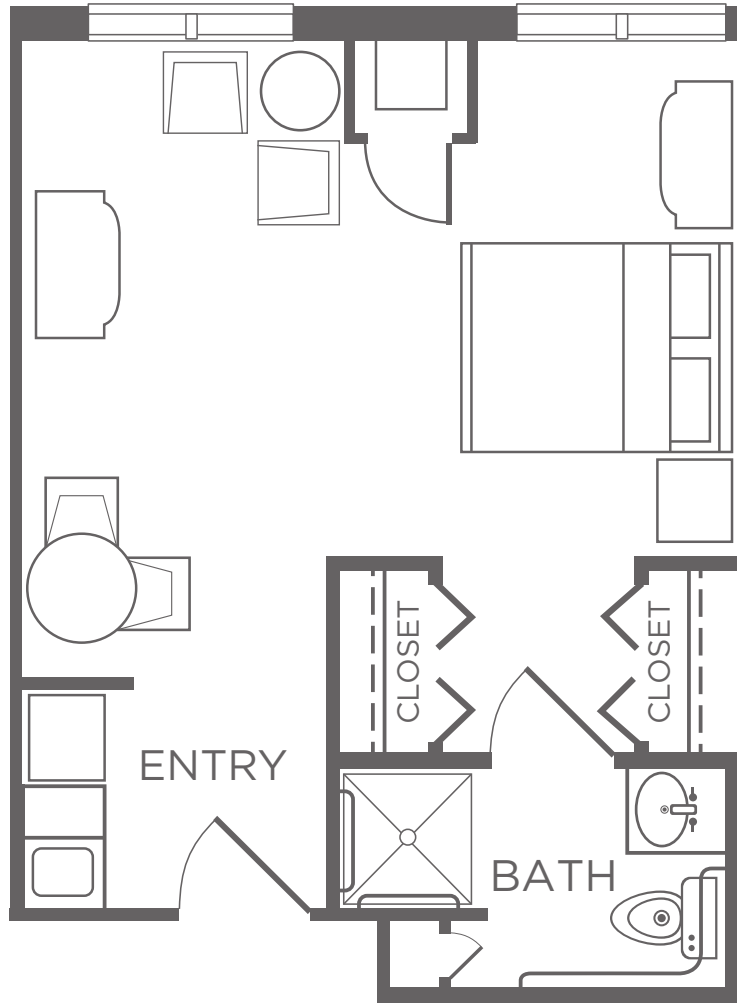

Actual room dimensions may vary slightly

3400 Masterpiece Way, Palm Beach Gardens, FL 33410 | 561.514.5000 | mylaposada.com | License #130471034