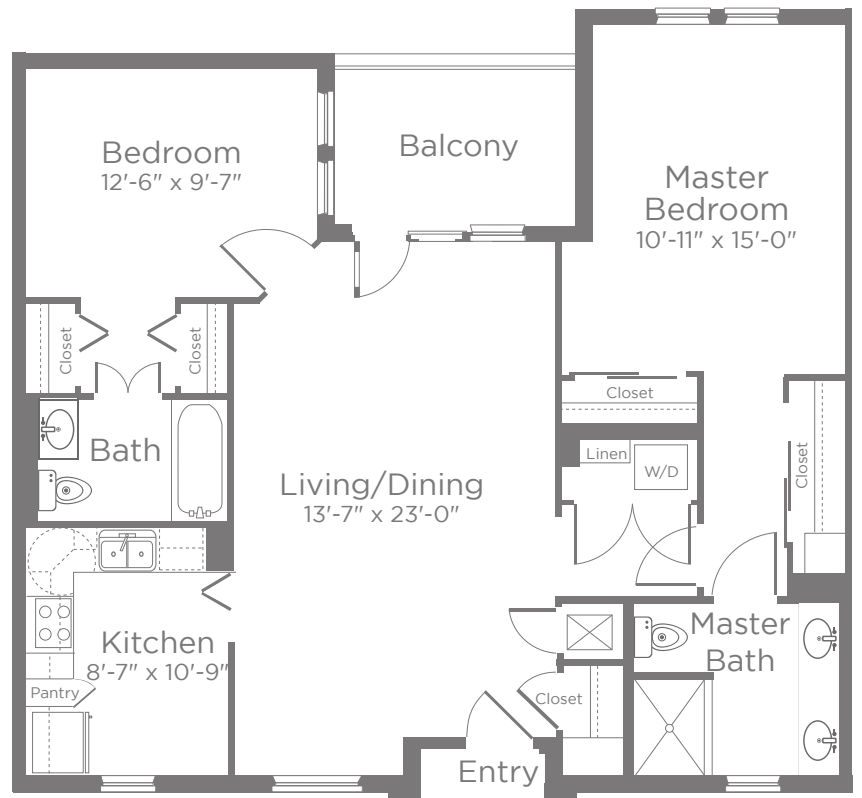

# FLOOR PLAN

## 2 Bedroom | 2 Bath

Approximately 1,100 sf

### Notes

---

---

---

---

---

---

---

---

---

---

Actual room dimensions may vary slightly.