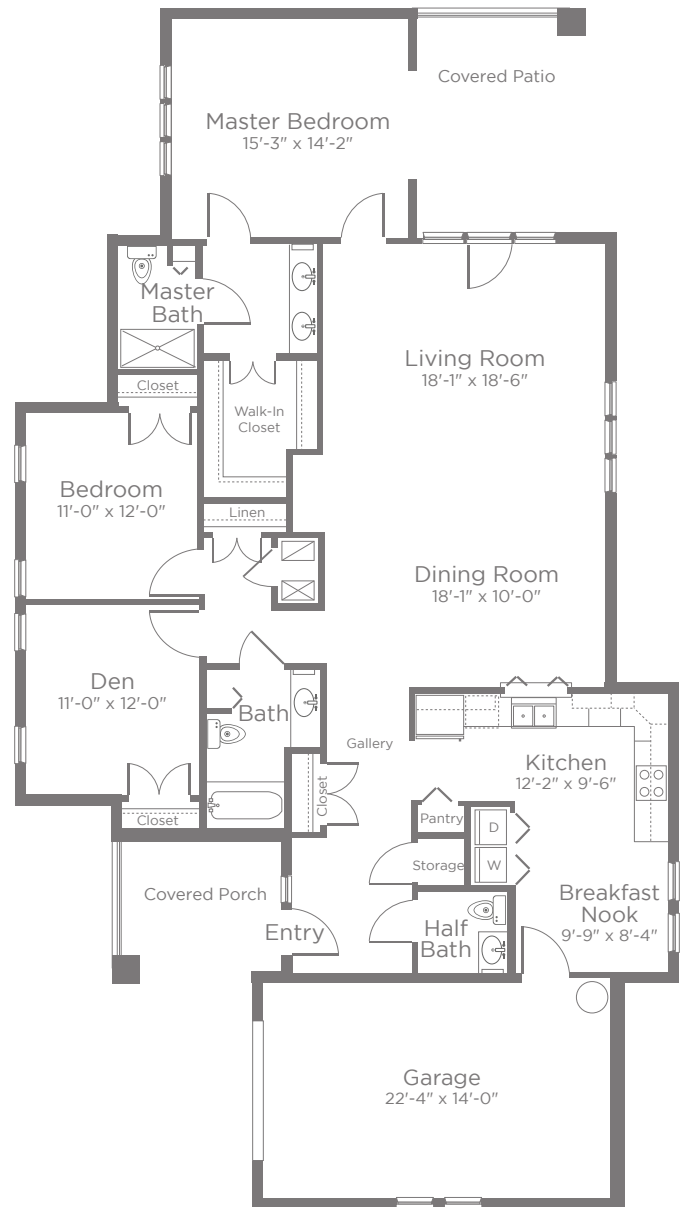

FLOOR PLAN

INDEPENDENT LIVING VILLA HOMES

GRAND VILLA

2 Bedroom | 2½ Bath | Den

Approximately 1,950 sf

Notes

Actual room dimensions may vary slightly.