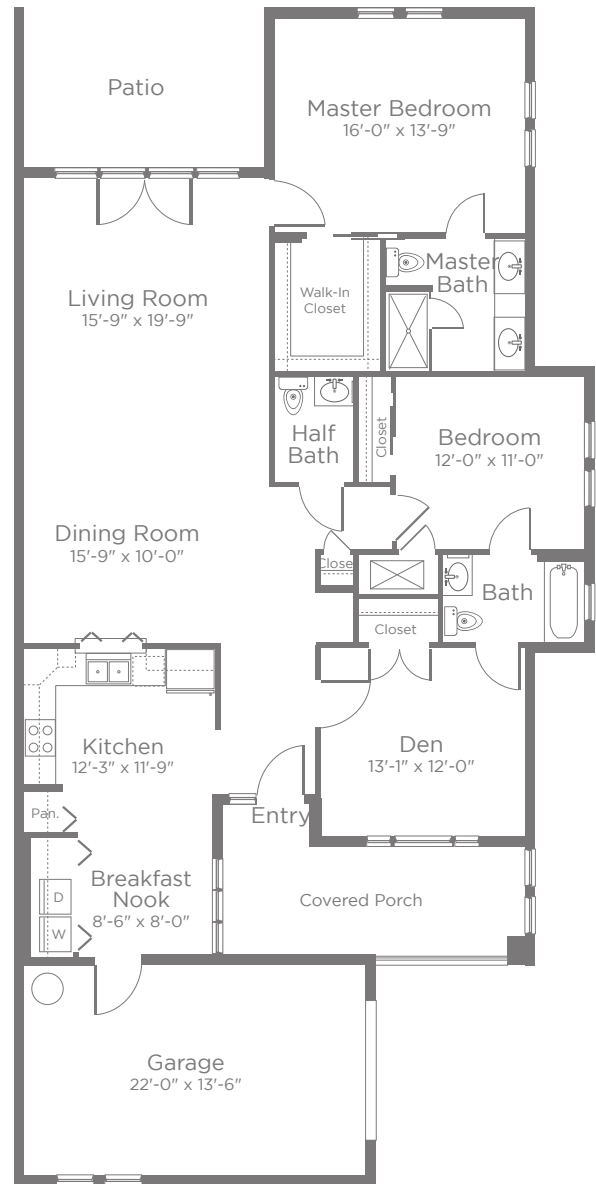

FLOOR PLAN

INDEPENDENT LIVING VILLA HOMES

CLASSIC VILLA

2 Bedroom | 2½ Bath | Den

Approximately 1,800 sf

Notes

Actual room dimensions may vary slightly.