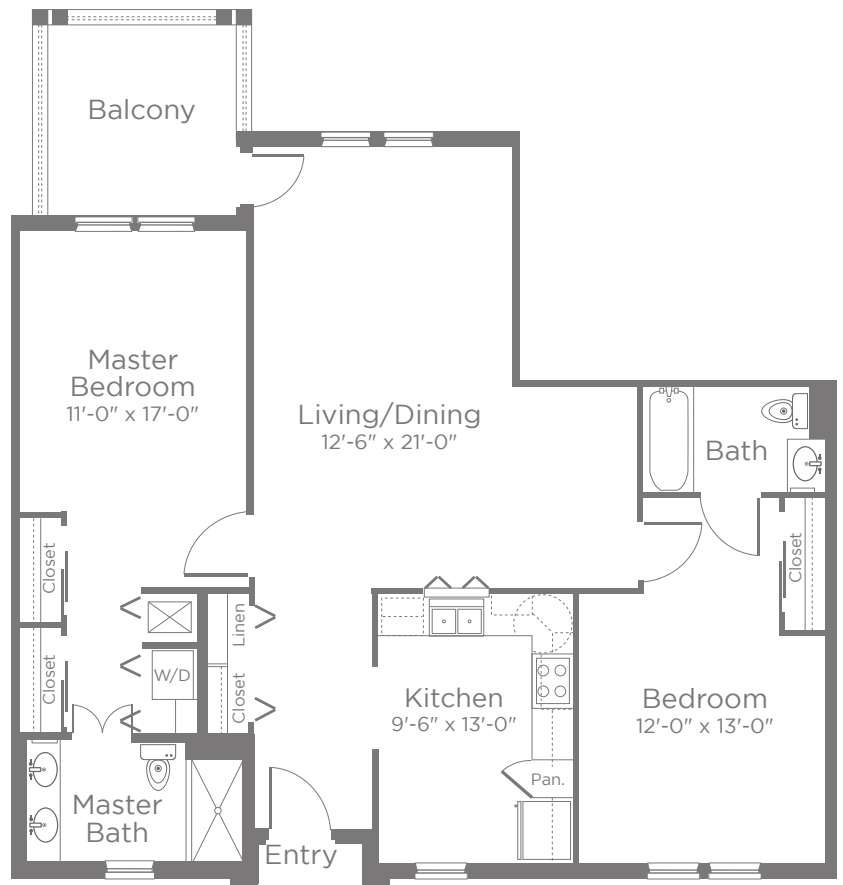

FLOOR PLAN

INDEPENDENT LIVING APARTMENT HOMES

GRAND

2 Bedroom | 2 Bath

Approximately 1,200 sf

Notes

Actual room dimensions may vary slightly.

FLOOR PLAN

INDEPENDENT LIVING APARTMENT HOMES

GRAND

2 Bedroom | 2 Bath

Approximately 1,200 sf

Notes

Actual room dimensions may vary slightly.