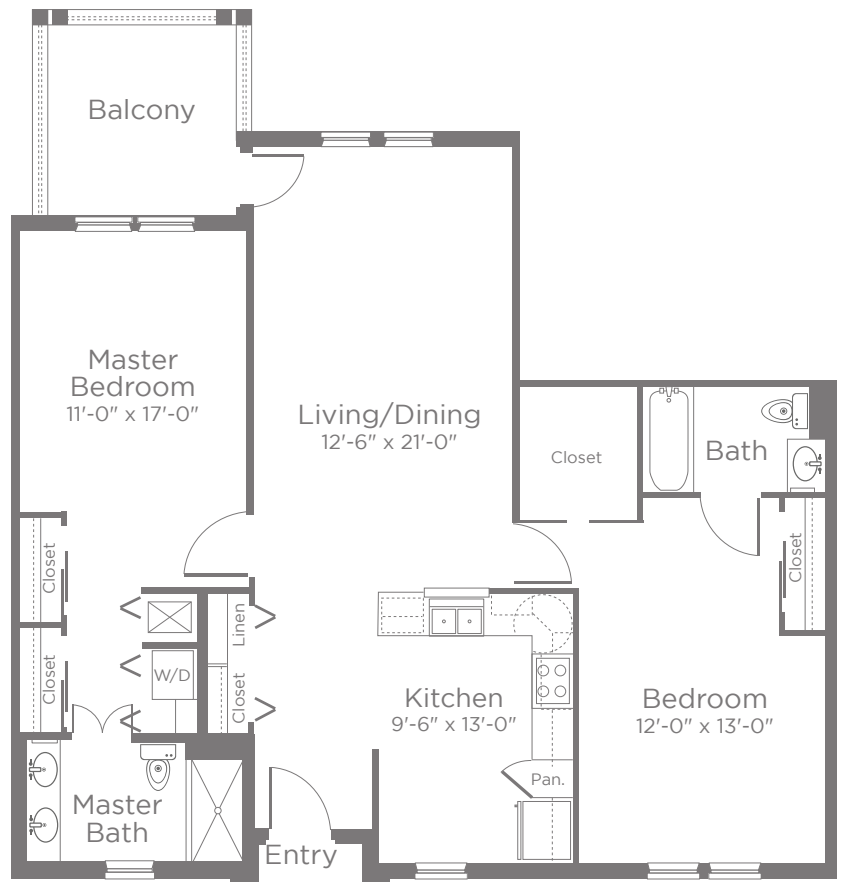

FLOOR PLAN

INDEPENDENT LIVING APARTMENT HOMES

GRAND

2 Bedroom | 2 Bath

Approximately 1,200 sf

Notes

Actual room dimensions may vary slightly.

FLOOR PLAN

INDEPENDENT LIVING APARTMENT HOMES

GRAND

2 Bedroom | 2 Bath

Approximately 1,200 sf

Notes

Actual room dimensions may vary slightly.