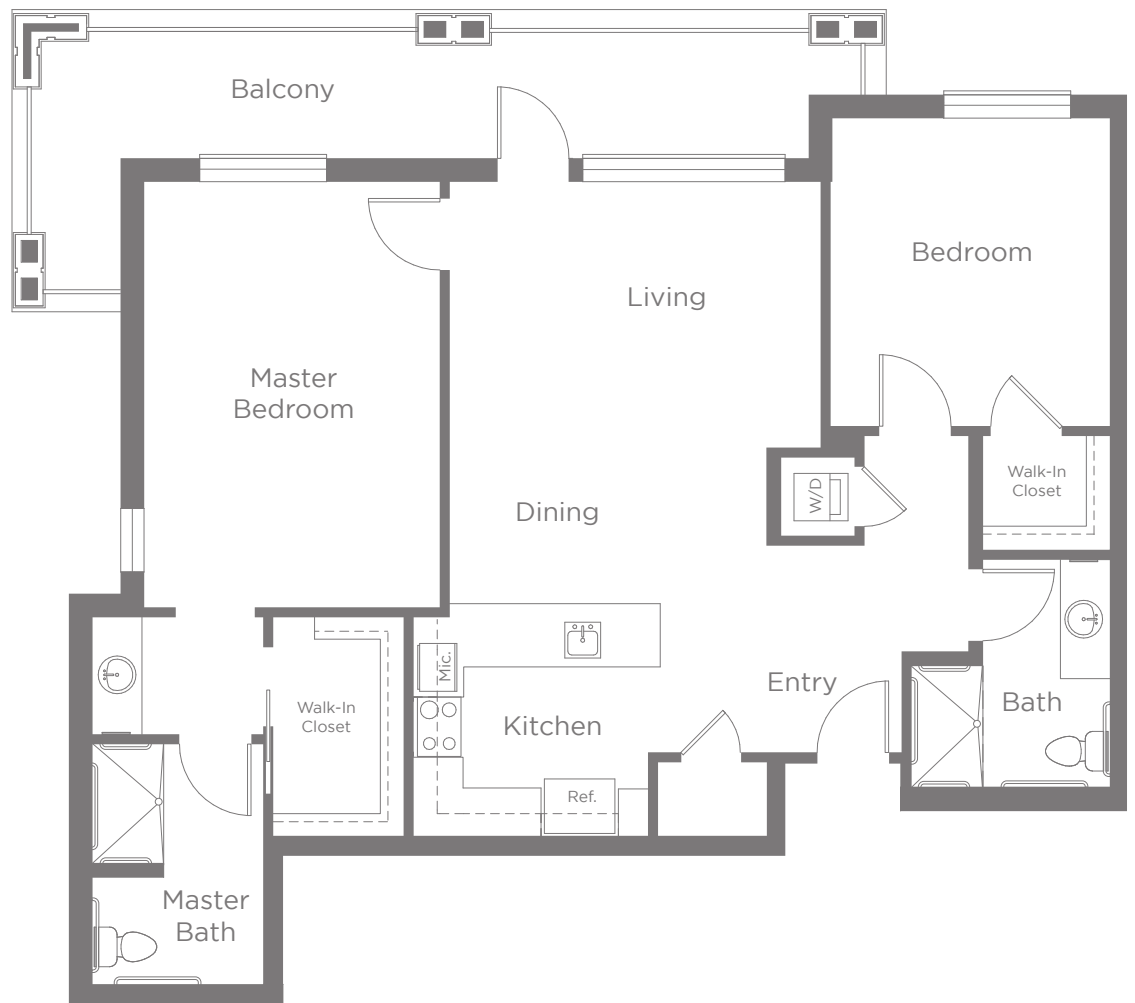

FLOOR PLAN

MALLORCA | INDEPENDENT LIVING APARTMENT HOMES

LAVENDER

2 Bedroom | 2 Bath

Approximately 1,170 sf

Notes

FEATURES

MALLORCA | INDEPENDENT LIVING APARTMENT HOMES

LIFESTYLE INTERIORS

- Enhanced architectural styling
- Wood paint grade baseboards and door casings
- Crown moulding in living room
- Your choice of two flooring palettes:
 - Masland® quality carpet in bedrooms
 - Luxury vinyl wood plank in living areas
- 24" Carrara-style porcelain tile in entry, kitchen and bathrooms
- Six-panel interior doors with Schlage® lever handles
- Designer selected light fixtures with Decora® switches
- Decorator plumbing fixtures
- Lifeline emergency call system

YOUR MASTER BEDROOM

- Elegant master bedroom with private bath
- Organizer closet interiors with modular shelf and hang systems
- Ceramic tile shower surround with glass tile accent
- Integrity™ lighted vanity mirror