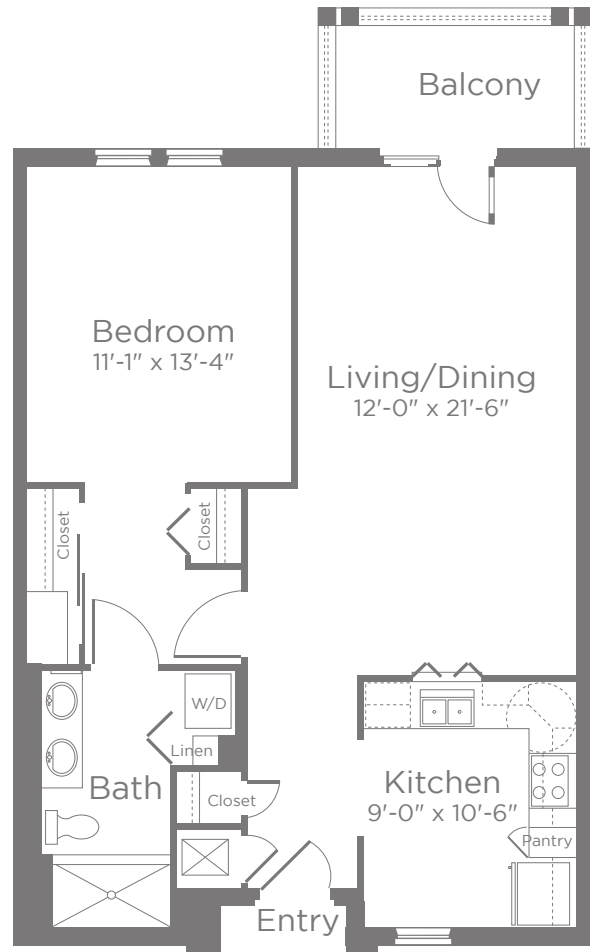

FLOOR PLAN

INDEPENDENT LIVING APARTMENT HOMES

ROYAL

1 Bedroom | 1 Bath

Approximately 810 sf

Notes

Actual room dimensions may vary slightly.