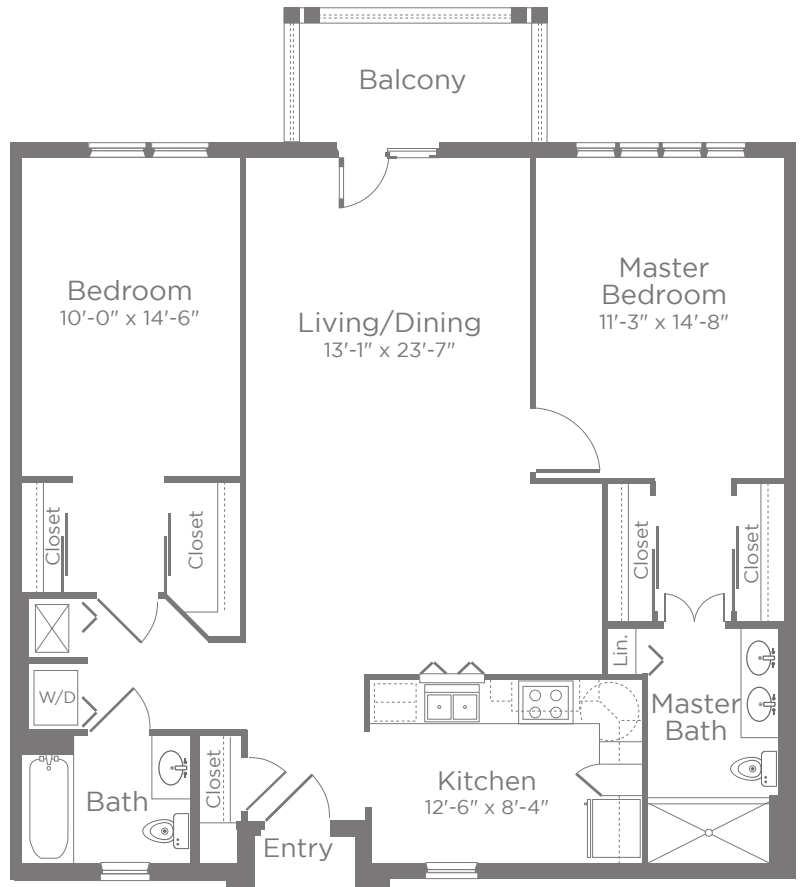

# FLOOR PLAN

### 2 Bedroom | 2 Bath

Approximately 1,200 sf

#### Notes

---

---

---

---

---

---

---

---

---

---

Actual room dimensions may vary slightly.