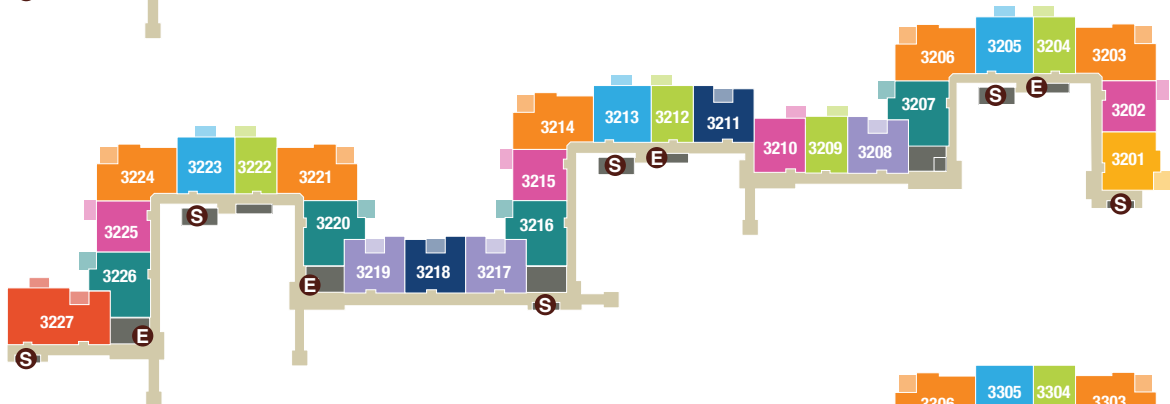

SITE PLAN

INDEPENDENT LIVING APARTMENT HOMES

VALENCIA

- **Royal** - one bedroom
- **Deluxe** - one bedroom
- **Classic** - two bedroom
- **Custom** - two bedroom
- **Special** - two bedroom
- **Select** - two bedroom
- **Grand** - two bedroom
- **Royal Suite** - two bedroom + den
- **Signature** - two bedroom + den
- **Penthouse** - two bedroom + den

LEVEL 1

LEVEL 2

LEVEL 3

- S Stairs
- E Elevator

6/16

Map not to scale

Kisco Senior Living reserves the right to change pricing, delete or modify floor plans and specifications without notice or obligation. All square footage is approximate.