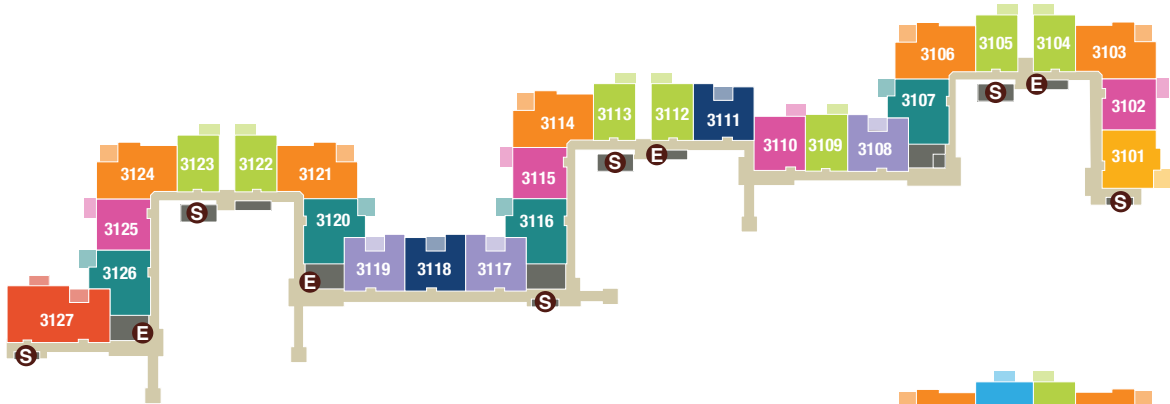

SITE PLAN

INDEPENDENT LIVING APARTMENT HOMES

VALENCIA

- **Royal** - one bedroom
- **Deluxe** - one bedroom
- **Classic** - two bedroom
- **Custom** - two bedroom
- **Special** - two bedroom
- **Select** - two bedroom
- **Grand** - two bedroom
- **Royal Suite** - two bedroom + den
- **Signature** - two bedroom + den
- **Penthouse** - two bedroom + den

LEVEL 1

LEVEL 2

LEVEL 3

- S Stairs
- E Elevator

6/16

Map not to scale

Kisco Senior Living reserves the right to change pricing, delete or modify floor plans and specifications without notice or obligation. All square footage is approximate.