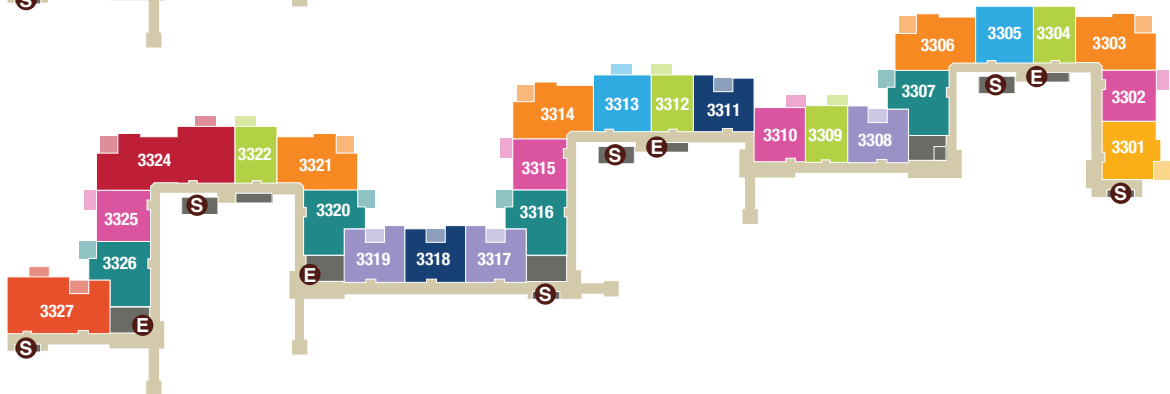

SITE PLAN

INDEPENDENT LIVING APARTMENT HOMES

VALENCIA

- **Royal** - one bedroom
- **Deluxe** - one bedroom
- **Classic** - two bedroom
- **Custom** - two bedroom
- **Special** - two bedroom
- **Select** - two bedroom
- **Grand** - two bedroom
- **Royal Suite** - two bedroom + den
- **Signature** - two bedroom + den
- **Penthouse** - two bedroom + den

LEVEL 1

LEVEL 2

LEVEL 3

- S Stairs
- E Elevator

6/16

Map not to scale

Kisco Senior Living reserves the right to change pricing, delete or modify floor plans and specifications without notice or obligation. All square footage is approximate.