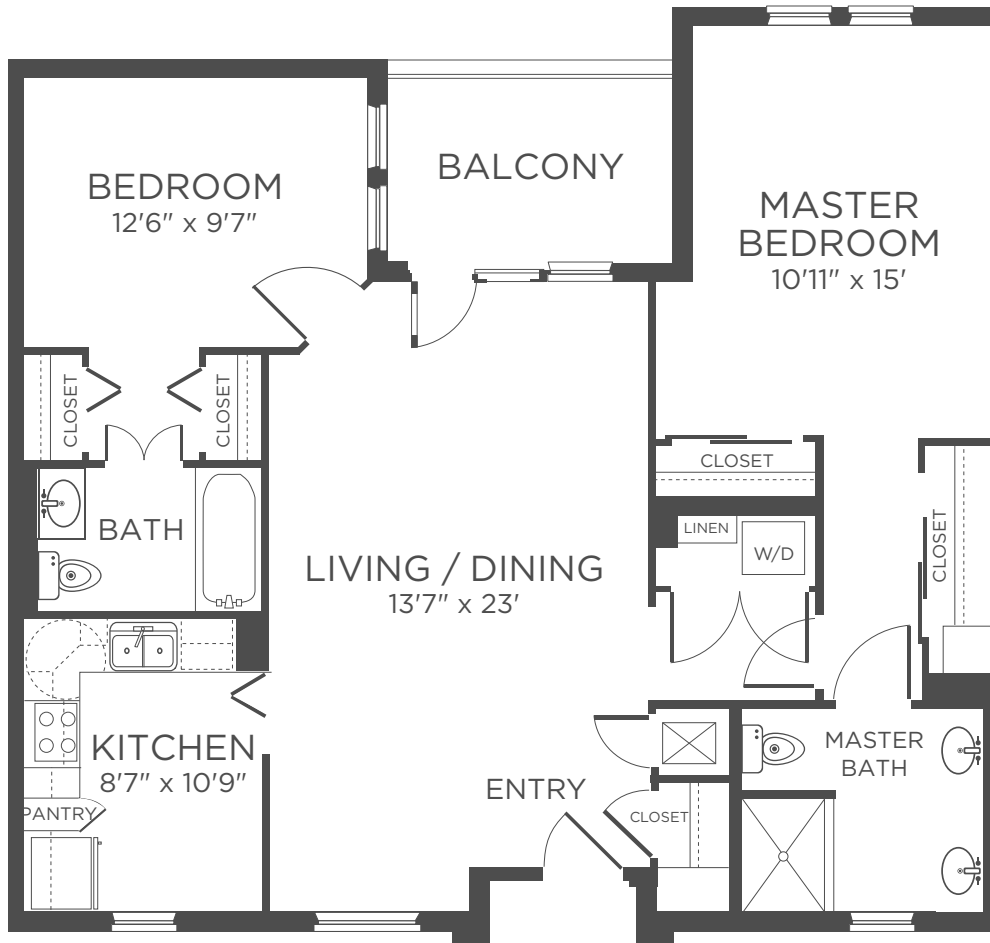

Actual room dimensions may vary slightly