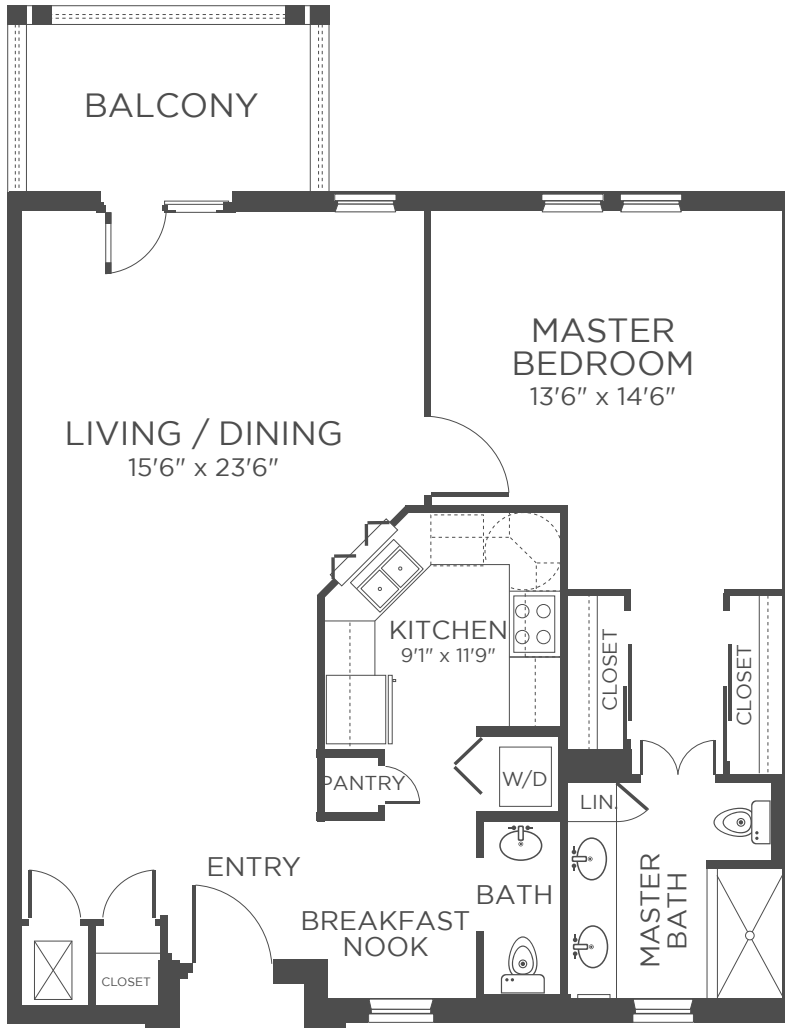

Actual room dimensions may vary slightly