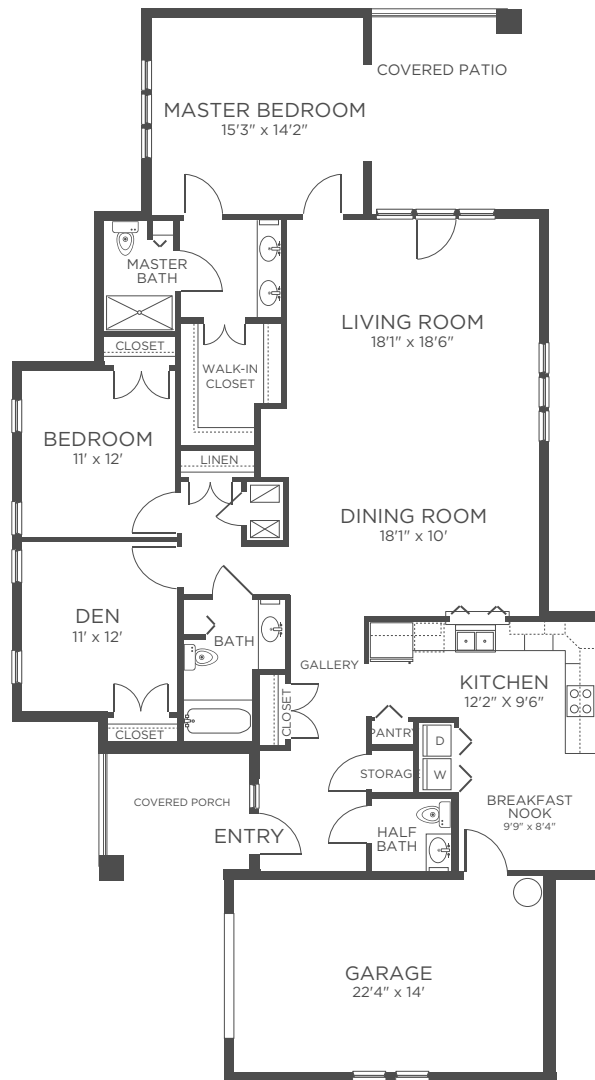

Actual room dimensions may vary slightly

3400 Masterpiece Way, Palm Beach Gardens, FL 33410 | 561.459.5181 | mylaposada.com | License #130471034