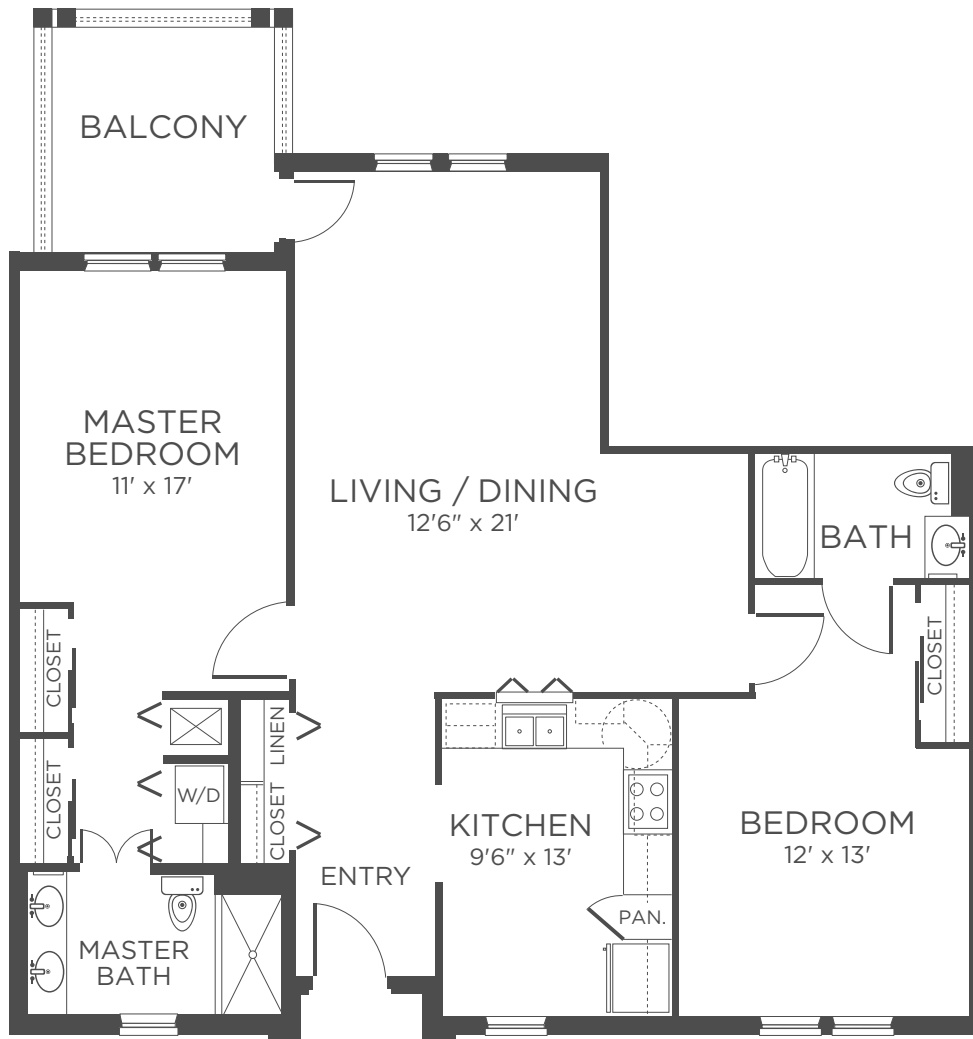

Actual room dimensions may vary slightly

3400 Masterpiece Way, Palm Beach Gardens, FL 33410 | 561.459.5181 | mylaposada.com | License #130471034