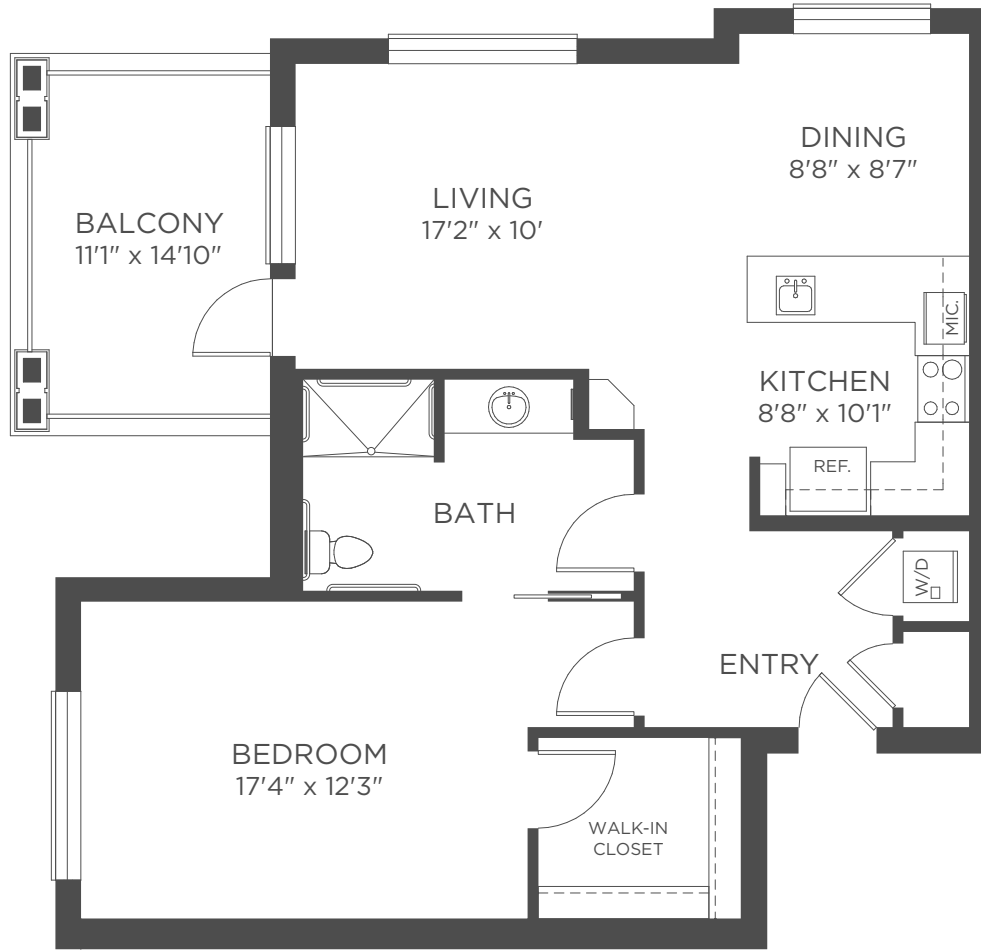

Actual room dimensions may vary slightly

11980 San Cristobal Gardens Ave., Palm Beach Gardens, FL 33410 | 561.459.5181 | mylaposada.com | Lic.#130471034

Mallorca
at La Posada

A KISCO COMMUNITY