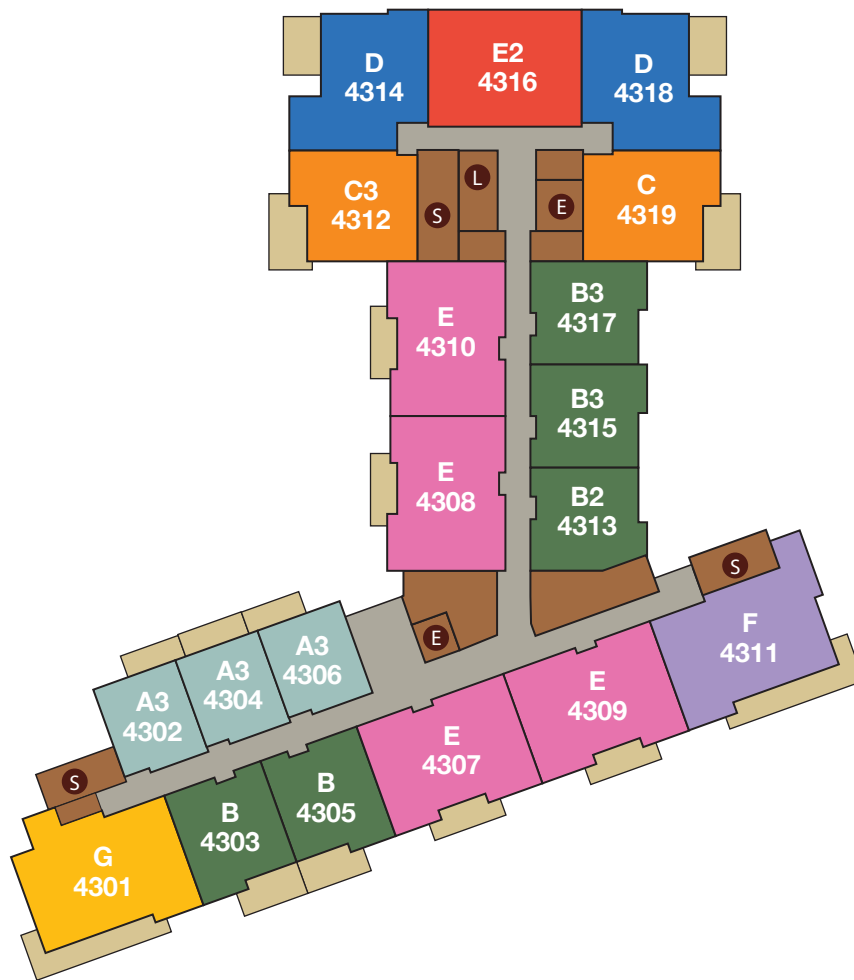

SITE PLAN

INDEPENDENT LIVING APARTMENT HOMES

MALLORCA

LEVEL 1

- S** Stairs
- E** Elevator
- R** Restrooms

11/16

Map not to scale

Kisco Senior Living reserves the right to change pricing, delete or modify floor plans and specifications without notice or obligation. All square footage is approximate.

LEVEL 2

- S Stairs
- E Elevator
- L Laundry

11/16

Map not to scale

Kisco Senior Living reserves the right to change pricing, delete or modify floor plans and specifications without notice or obligation. All square footage is approximate.

SITE PLAN

INDEPENDENT LIVING APARTMENT HOMES

MALLORCA

- Sage - studio
- Olive - one bedroom
- Orange - one bedroom
- Carob - one bedroom
- Rose - two bedroom
- Ficus - two bedroom
- Lavender - two bedroom
- Tamarisk - two bedroom

LEVEL 3

- S Stairs
- E Elevator
- L Laundry

11/16

Map not to scale

Kisco Senior Living reserves the right to change pricing, delete or modify floor plans and specifications without notice or obligation. All square footage is approximate.