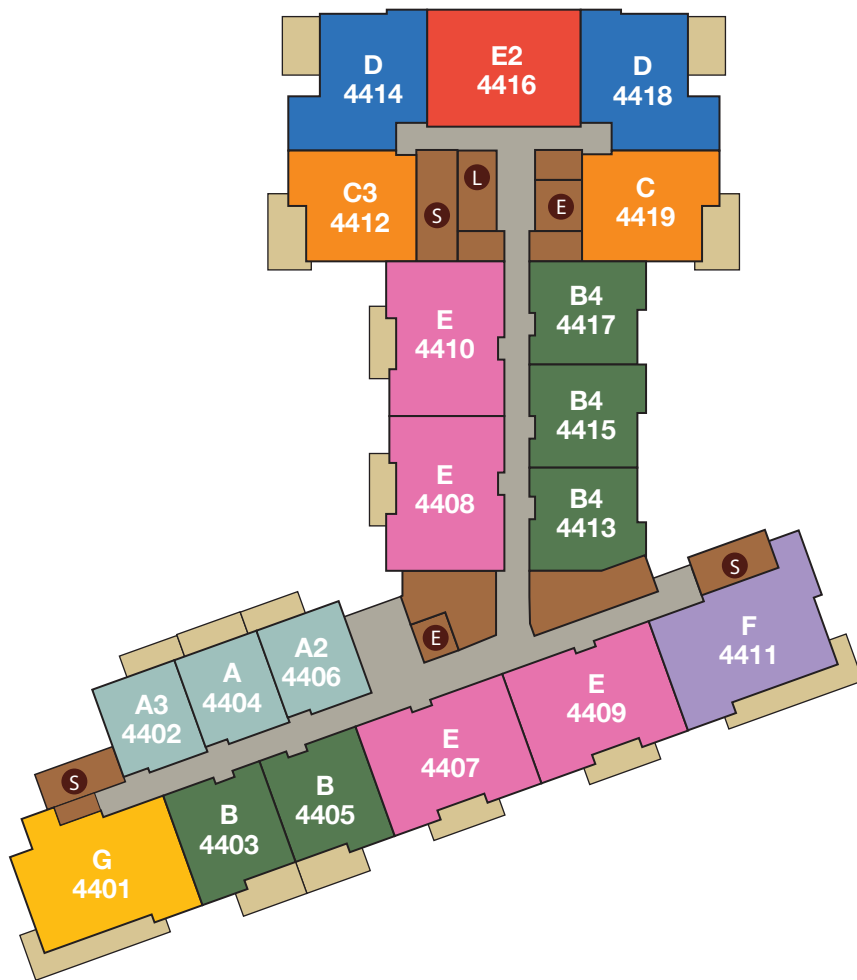

LEVEL 2

- S Stairs
- E Elevator
- L Laundry

11/16

Map not to scale

Kisco Senior Living reserves the right to change pricing, delete or modify floor plans and specifications without notice or obligation. All square footage is approximate.

LEVEL 3

- S Stairs
- E Elevator
- L Laundry

11/16

Map not to scale

Kisco Senior Living reserves the right to change pricing, delete or modify floor plans and specifications without notice or obligation. All square footage is approximate.

SITE PLAN

INDEPENDENT LIVING APARTMENT HOMES

MALLORCA

- | | |
|---|---|
| ■ Sage - studio | ■ Rose - two bedroom |
| ■ Olive - one bedroom | ■ Ficus - two bedroom |
| ■ Orange - one bedroom | ■ Lavender - two bedroom |
| ■ Carob - one bedroom | ■ Tamarisk - two bedroom |

LEVEL 4

- S Stairs
- E Elevator
- L Laundry

11/16

Map not to scale

Kisco Senior Living reserves the right to change pricing, delete or modify floor plans and specifications without notice or obligation. All square footage is approximate.