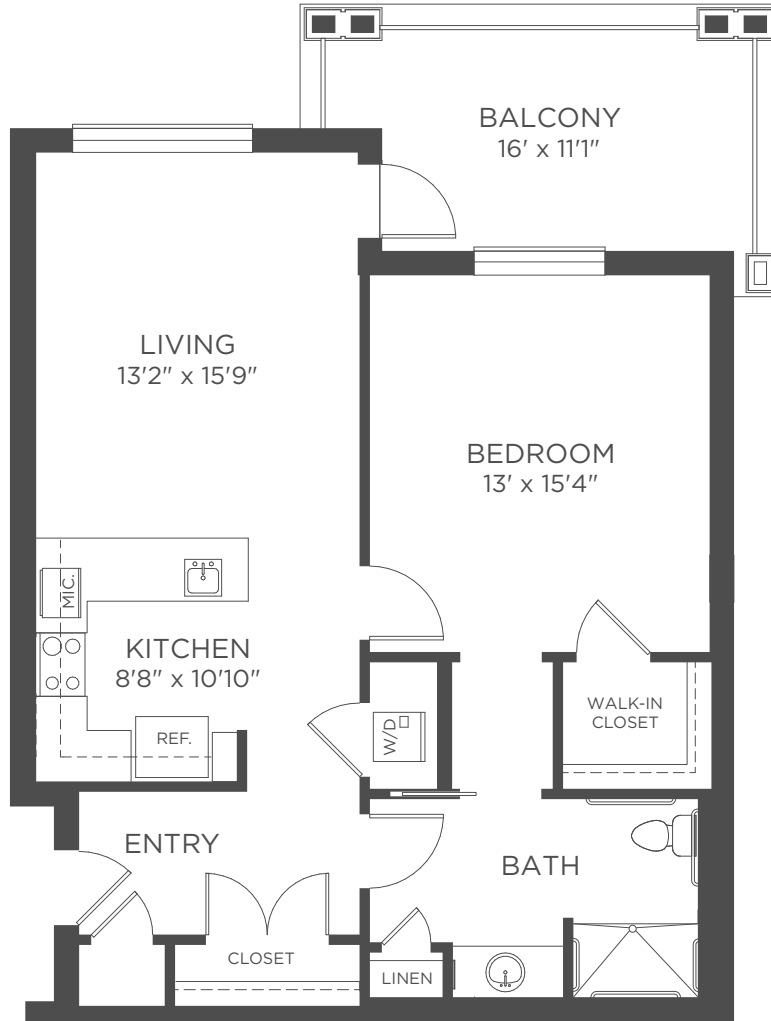

Actual room dimensions may vary slightly

11980 San Cristobal Gardens Ave., Palm Beach Gardens, FL 33410 | 561.459.5181 | mylaposada.com | Lic.#130471034

Mallorca
at La Posada

A KISCO COMMUNITY