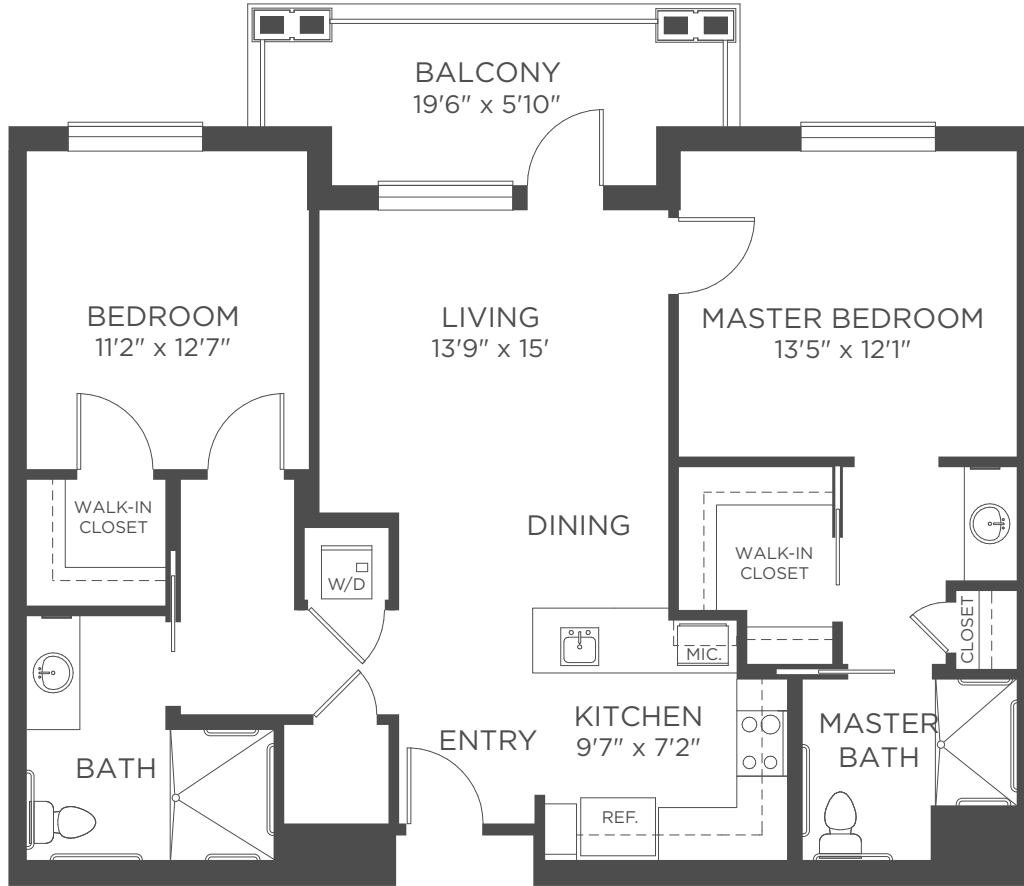

Actual room dimensions may vary slightly

11980 San Cristobal Gardens Ave., Palm Beach Gardens, FL 33410 | 561.459.5181 | mylaposada.com | Lic.#130471034

Mallorca
at La Posada

A KISCO COMMUNITY