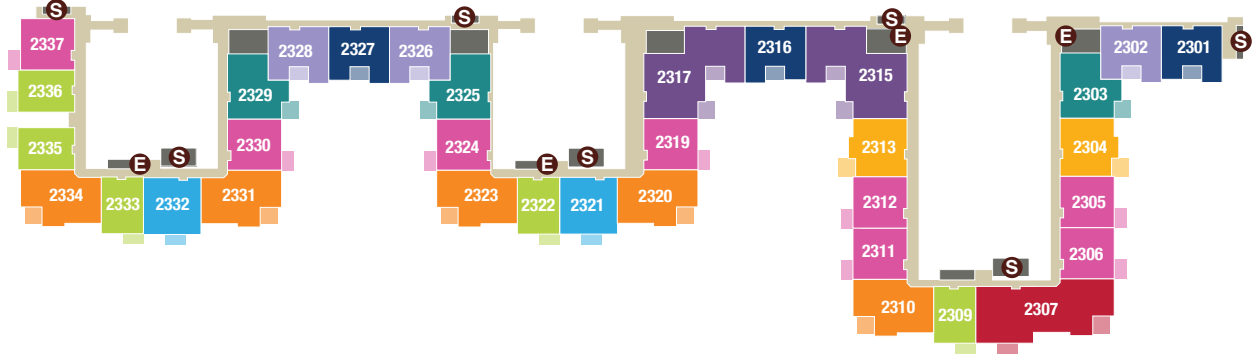

SITE PLAN

INDEPENDENT LIVING APARTMENT HOMES

SEVILLE

- **Royal** - one bedroom
- **Custom** - two bedroom
- **Grand Suite** - two bedroom + den
- **Deluxe** - one bedroom
- **Special** - two bedroom
- **Custom Suite** - two bedroom + den
- **Classic** - two bedroom
- **Select** - two bedroom
- **Signature** - two bedroom + den
- **Grand** - two bedroom
- **Penthouse** - two bedroom + den

LEVEL 1

LEVEL 2

LEVEL 3

- S Stairs
- E Elevator