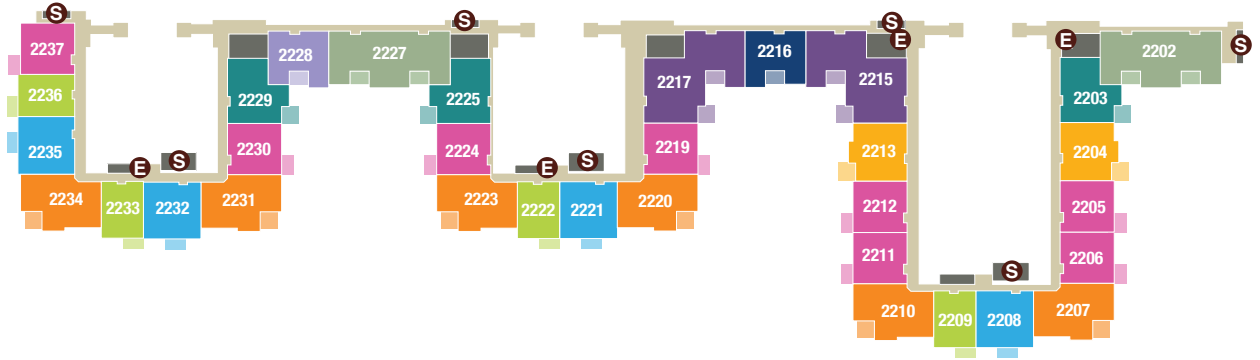

SITE PLAN

INDEPENDENT LIVING APARTMENT HOMES

SEVILLE

- **Royal** - one bedroom
- **Custom** - two bedroom
- **Grand Suite** - two bedroom + den
- **Deluxe** - one bedroom
- **Special** - two bedroom
- **Custom Suite** - two bedroom + den
- **Classic** - two bedroom
- **Select** - two bedroom
- **Signature** - two bedroom + den
- **Grand** - two bedroom
- **Penthouse** - two bedroom + den

LEVEL 1

LEVEL 2

LEVEL 3

- S Stairs
- E Elevator