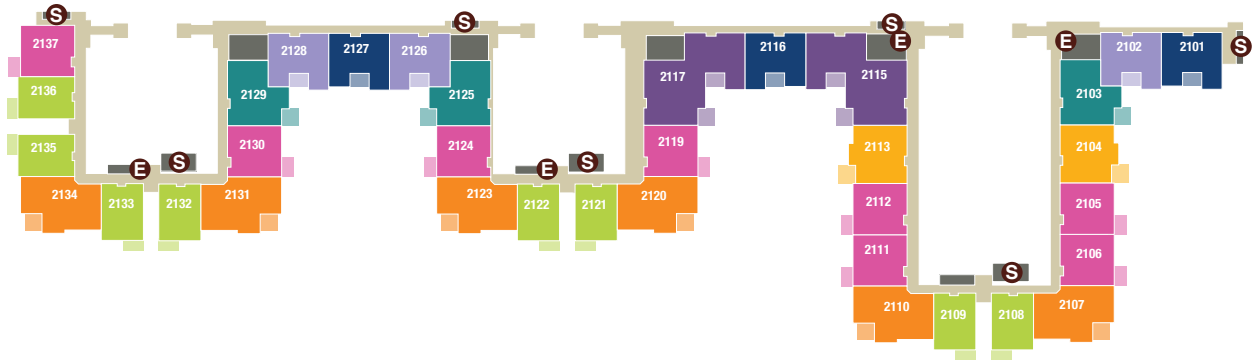

SITE PLAN

INDEPENDENT LIVING APARTMENT HOMES

SEVILLE

- **Royal** - one bedroom
- **Custom** - two bedroom
- **Grand Suite** - two bedroom + den
- **Deluxe** - one bedroom
- **Special** - two bedroom
- **Custom Suite** - two bedroom + den
- **Classic** - two bedroom
- **Select** - two bedroom
- **Signature** - two bedroom + den
- **Grand** - two bedroom
- **Penthouse** - two bedroom + den

LEVEL 1

LEVEL 2

LEVEL 3

- S Stairs
- E Elevator