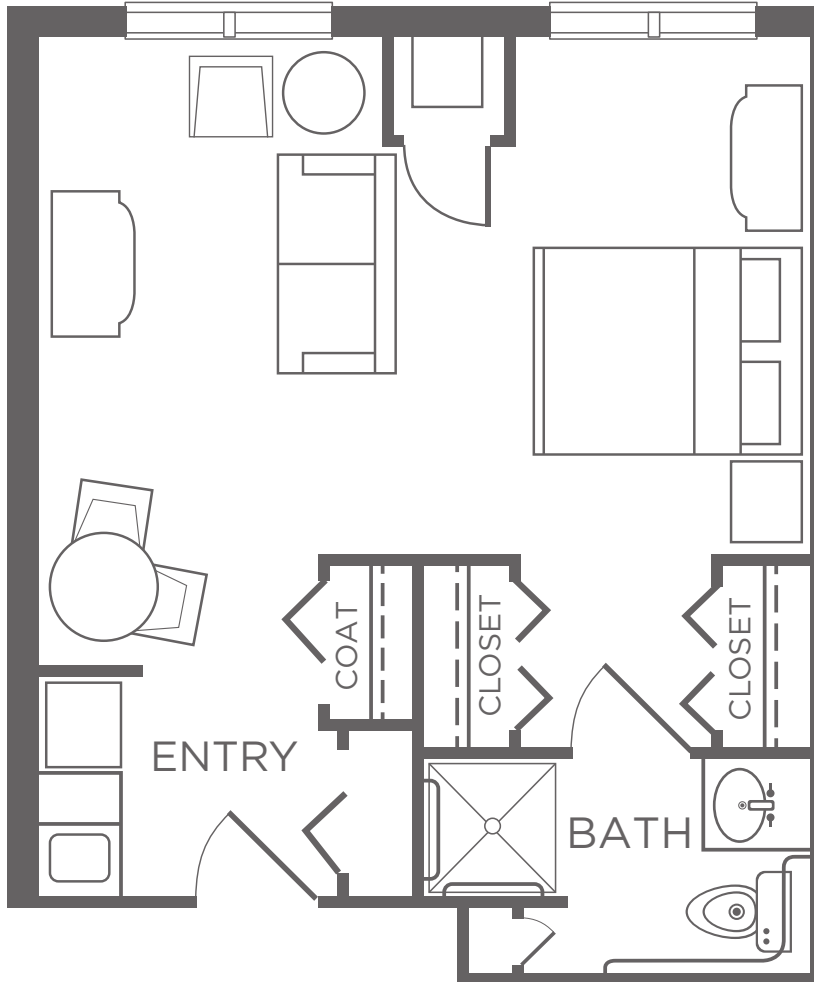

Actual room dimensions may vary slightly

3400 Masterpiece Way, Palm Beach Gardens, FL 33410 | 561.514.5000 | mylaposada.com | License #130471034