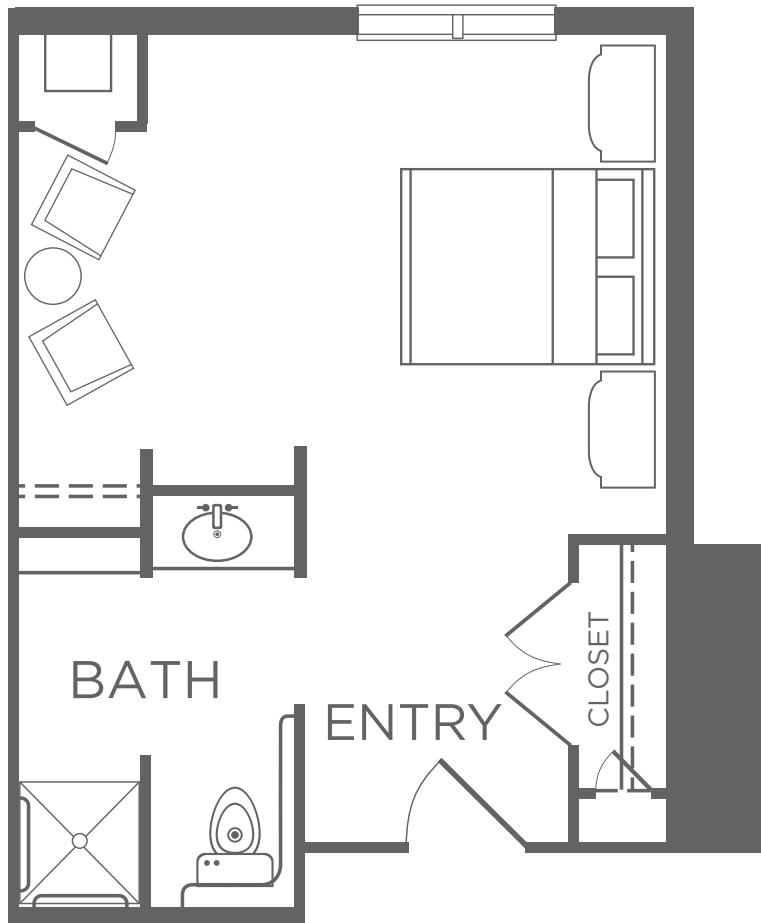

Actual room dimensions may vary slightly

3600 Masterpiece Way, Palm Beach Gardens, FL 33410 | 561.514.5000 | mylaposada.com | License #130471034