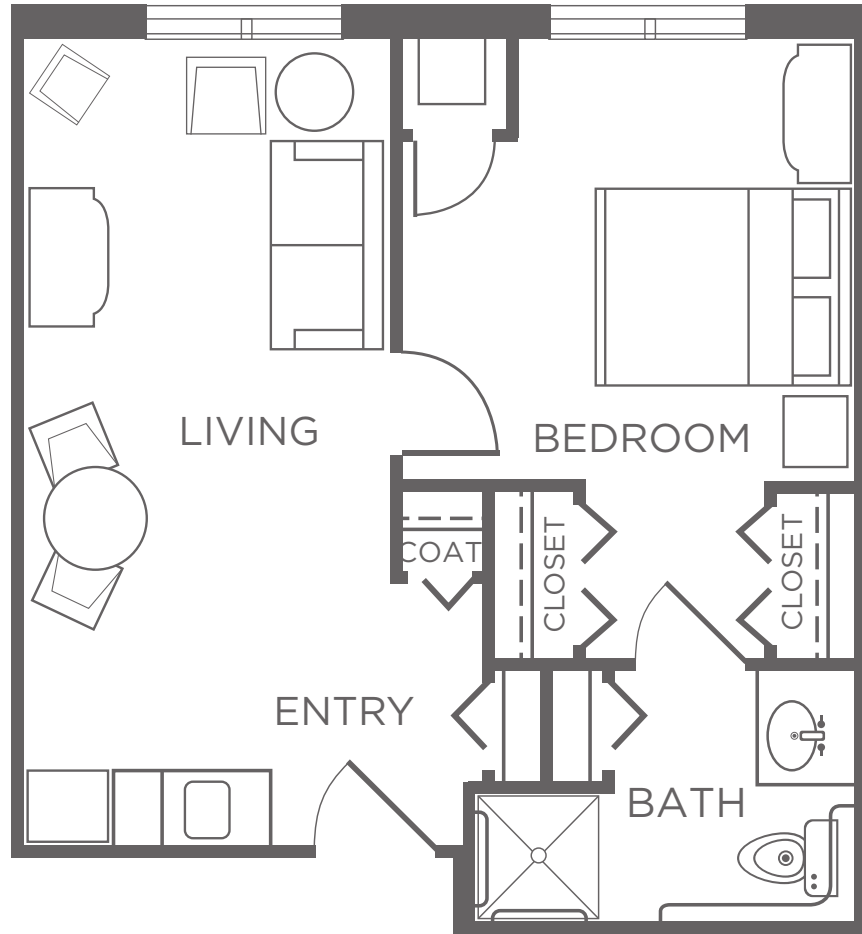

Actual room dimensions may vary slightly

3400 Masterpiece Way, Palm Beach Gardens, FL 33410 | 561.514.5000 | mylaposada.com | License #130471034