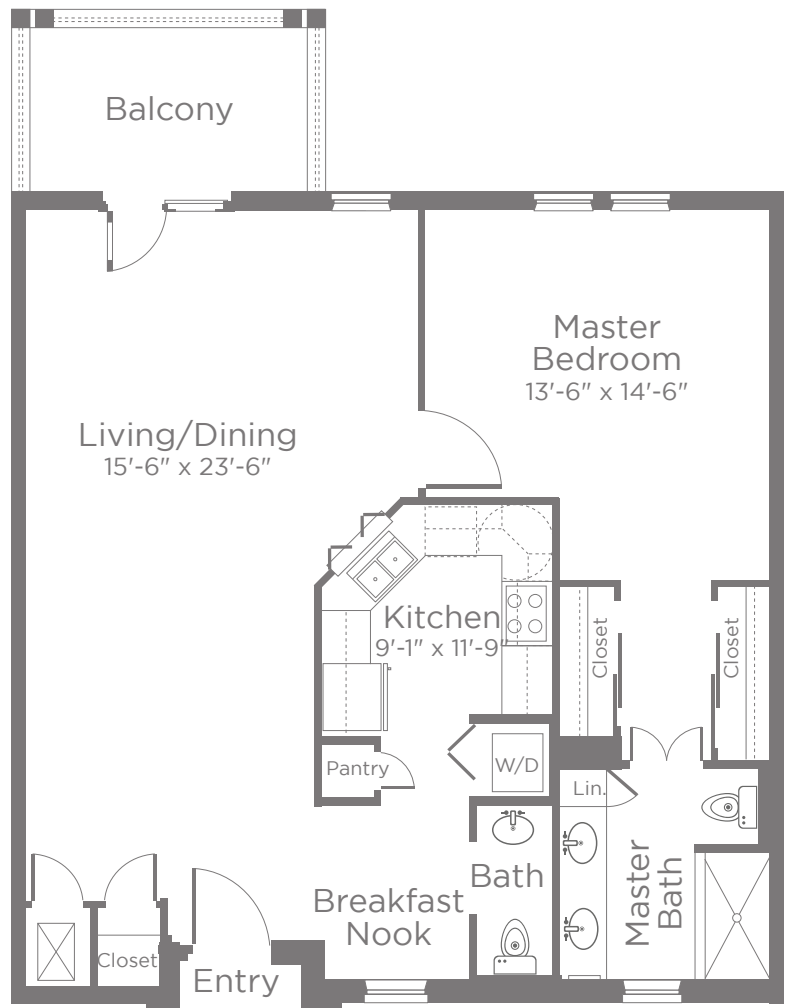

FLOOR PLAN

INDEPENDENT LIVING APARTMENT HOMES

DELUXE

1 Bedroom | 1½ Bath

Approximately 960 sf

Notes

Actual room dimensions may vary slightly.