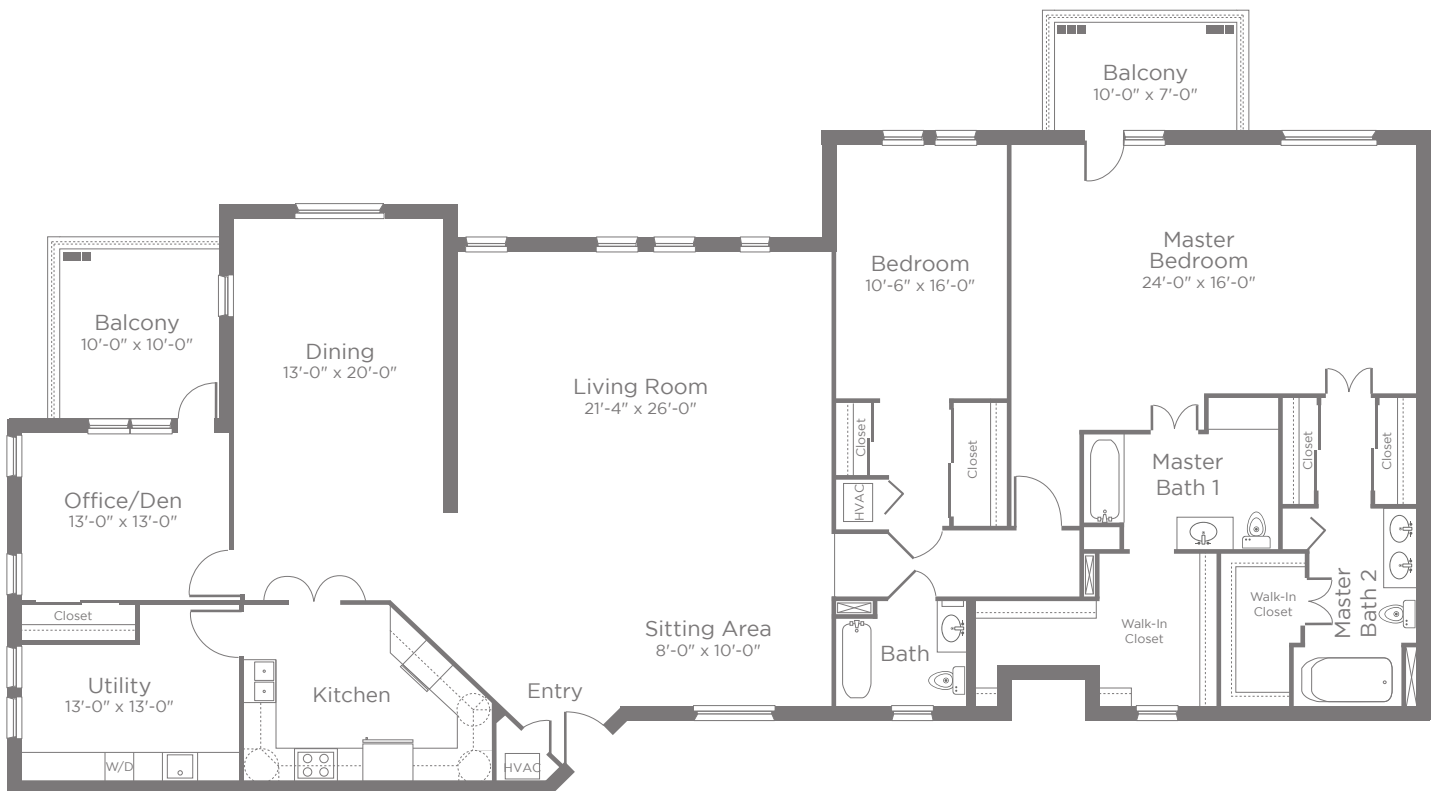

FLOOR PLAN

INDEPENDENT LIVING APARTMENT HOMES

PENTHOUSE

2 Bedroom | 3 Bath | Den

Approximately 2,600 sf

Notes

Actual room dimensions may vary slightly.