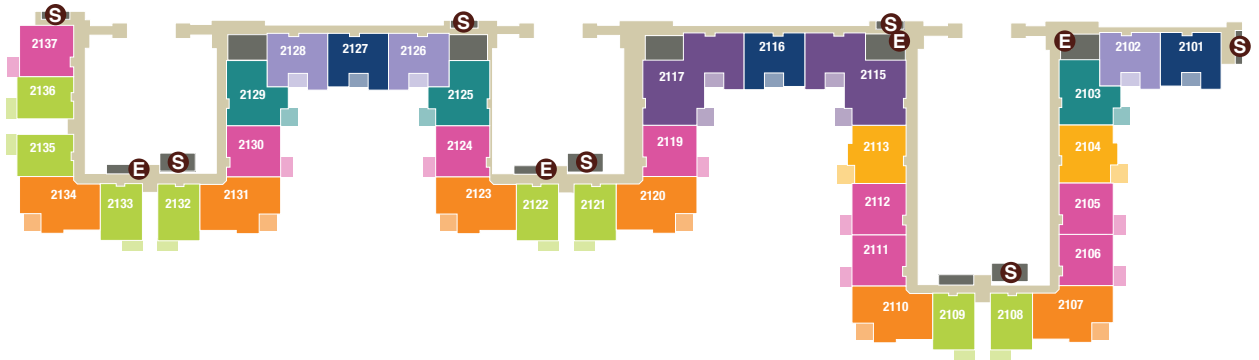

SITE PLAN

INDEPENDENT LIVING APARTMENT HOMES

SEVILLE

- **Royal** - one bedroom
- **Custom** - two bedroom
- **Grand Suite** - two bedroom + den
- **Deluxe** - one bedroom
- **Special** - two bedroom
- **Custom Suite** - two bedroom + den
- **Classic** - two bedroom
- **Select** - two bedroom
- **Signature** - two bedroom + den
- **Grand** - two bedroom
- **Penthouse** - two bedroom + den

LEVEL 1

LEVEL 2

LEVEL 3

- S Stairs
- E Elevator