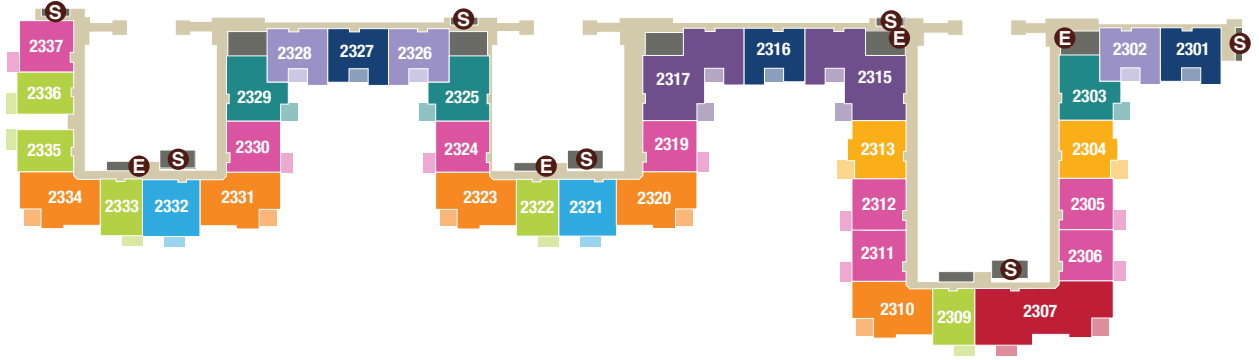

SITE PLAN

INDEPENDENT LIVING APARTMENT HOMES

SEVILLE

- **Royal** - one bedroom
- **Custom** - two bedroom
- **Grand Suite** - two bedroom + den
- **Deluxe** - one bedroom
- **Special** - two bedroom
- **Custom Suite** - two bedroom + den
- **Classic** - two bedroom
- **Select** - two bedroom
- **Signature** - two bedroom + den
- **Grand** - two bedroom
- **Penthouse** - two bedroom + den

LEVEL 1

LEVEL 2

LEVEL 3

- S Stairs
- E Elevator