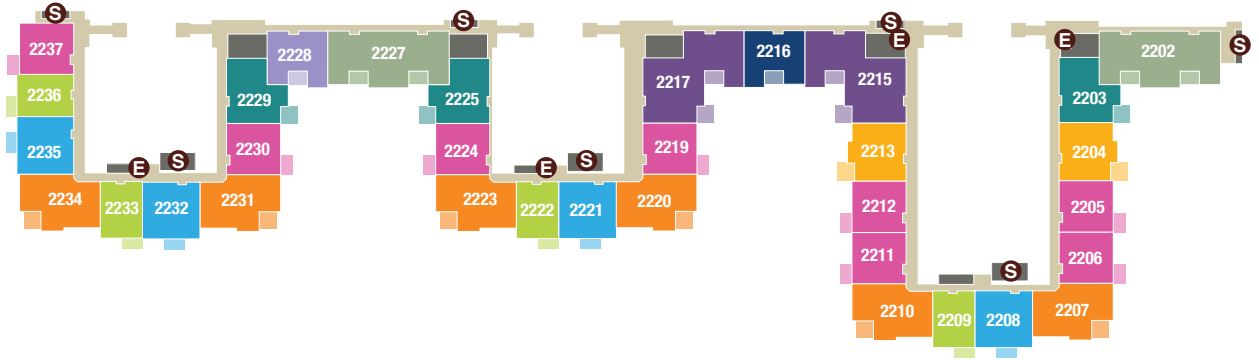

SITE PLAN

INDEPENDENT LIVING APARTMENT HOMES

SEVILLE

- **Royal** - one bedroom
- **Custom** - two bedroom
- **Grand Suite** - two bedroom + den
- **Deluxe** - one bedroom
- **Special** - two bedroom
- **Custom Suite** - two bedroom + den
- **Classic** - two bedroom
- **Select** - two bedroom
- **Signature** - two bedroom + den
- **Grand** - two bedroom
- **Penthouse** - two bedroom + den

LEVEL 1

LEVEL 2

LEVEL 3

- S Stairs
- E Elevator