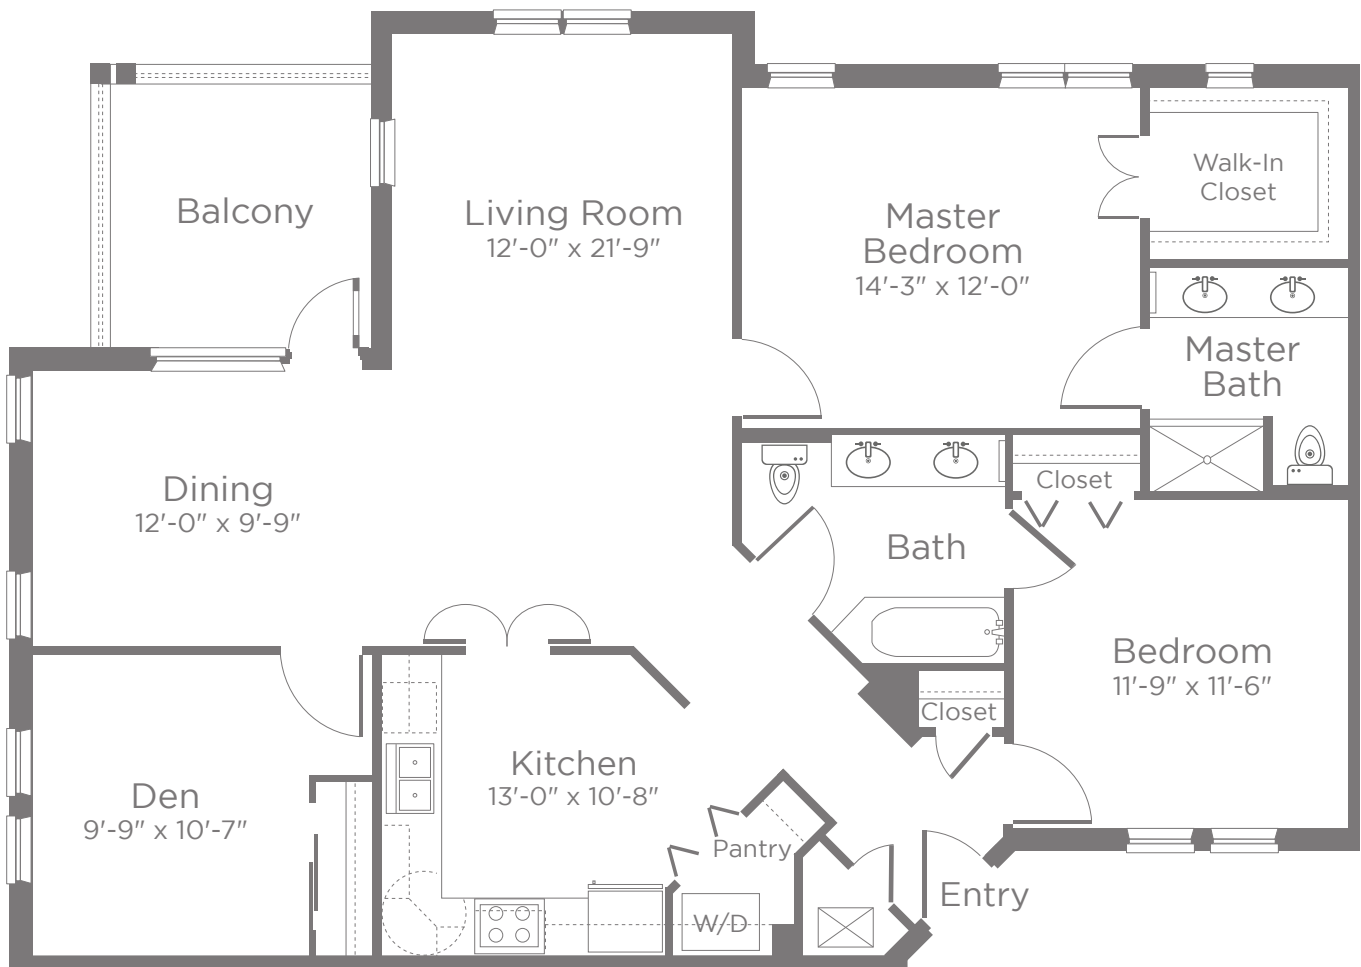

# FLOOR PLAN

INDEPENDENT LIVING APARTMENT HOMES

SIGNATURE

**2 Bedroom | 2 Bath | Den**

Approximately 1,400 sf

Actual room dimensions may vary slightly.